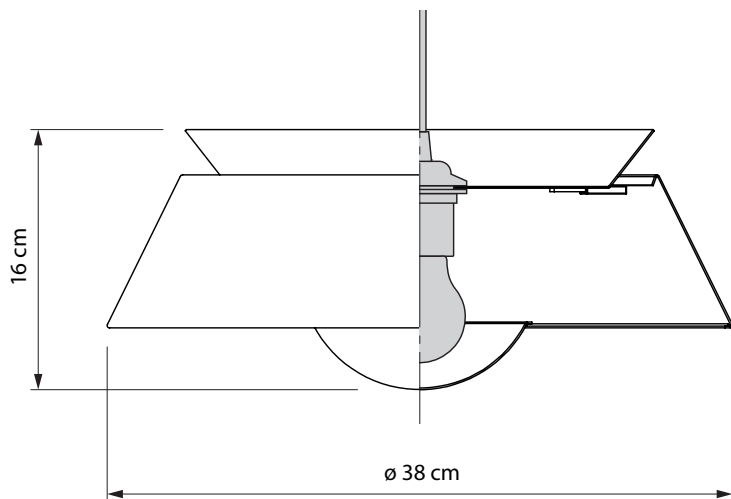

Designed by VITA Design Team in Copenhagen, Denmark

Dimensions

ø 38 cm
h 16 cm

Material

Steel and polymethylmethacrylate

Weight incl. packaging

2 kg

Light source

E27 / E26
Max 15 W LED

Packaging

Gift Box, Dimensions (WxHxD): 40x40x9 cm

Assembly time

5 min video guide at www.vitacopenhagen.com

Media Kit

Photos, 3D models, 2D drawings
Download at www.vitacopenhagen.com