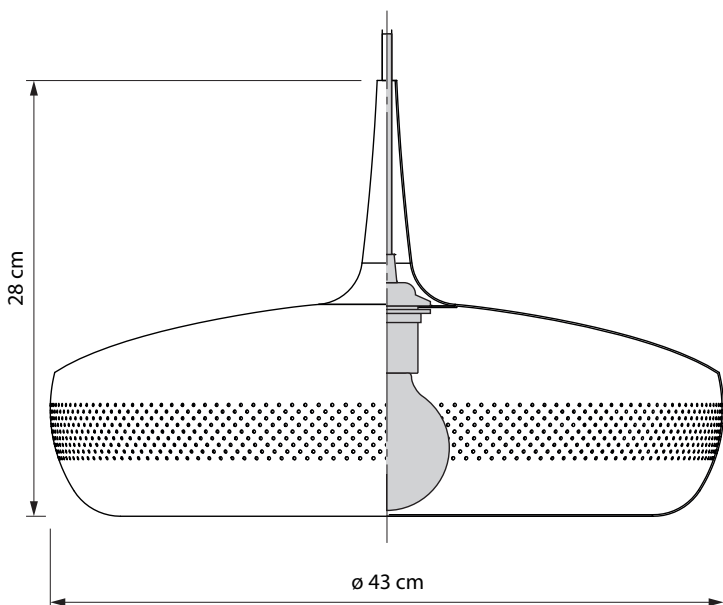

VITA Clava Dine

#2074
#2075
#2076
#2077

Designed by Soren Ravn Christensen in Copenhagen, Denmark

Colour variations

Polished steel

Brushed copper

Matt white

Brushed brass

Dimensions

ø 43 cm
h 28 cm

Material

Aluminium

Weight incl. packaging

2,28 kg

Light source

E27 / E26
Max 15 W LED

Packaging

Gift Box, Dimensions (WxHxD): 47,8x47,8x63,5 cm

Assembly time

5 min video guide at www.vitacopenhagen.com

Media Kit

Photos, 3D models, 2D drawings

Download at www.vitacopenhagen.com

Ordering Information