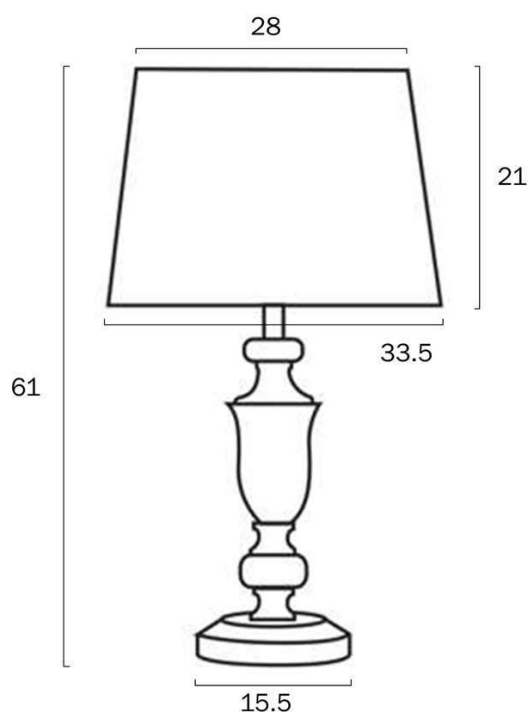

Dimmable	No
Electrical Protection	CLASS II - DOUBLE INSULATED, EARTH NOT REQUIRED
IP rating	IP20
Lead and Plug	Yes
Approvals	RCM
Box Contents	Instruction
Care Instructions	Do not use strong liquid cleaners,Wipe clean with a dry cloth
Replacement Warranty	*3 Years

Barcode

GTIN 9329501044872

Image -dimensions

Note: Dimensions are only a guide and may vary due to manufacturing variations.

Globe Type Recommended

Label	Color Temperature	Thumbnail	GTIN
G A608E27CL