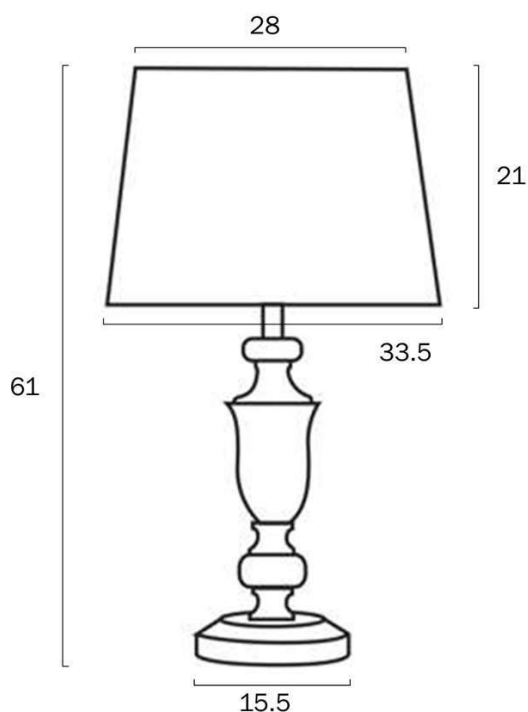

Dimmable	No
Electrical Protection	CLASS II - DOUBLE INSULATED, EARTH NOT REQUIRED
IP rating	IP20
Lead and Plug	Yes
Approvals	RCM
Assembly Required	Yes
Box Contents	Instruction
Care Instructions	Do not use strong liquid cleaners,Wipe clean with a dry cloth
Replacement Warranty	*3 Years

Barcode

GTIN 9329501044865

Image -dimensions

Note: Dimensions are only a guide and may vary due to manufacturing variations.

Globe Type Recommended

Label	Color Temperature	Thumbnail	GTIN
G A608E27CL