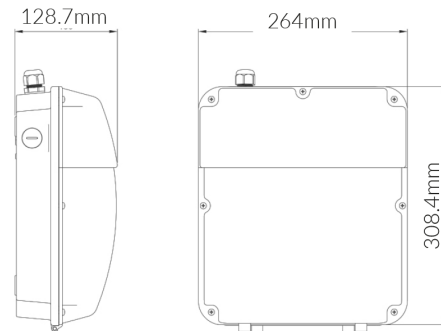

## VBLWPK-4114-CCT

Our 36W 4114 SERIES LED Wall Pack boasts a heavy duty construction and features a black aluminium base and polycarbonate reeded diffuser. This robust Wall Pack is switchable between 3000K, 4000K and 5500K and generates 2570 lumens, up to 2760 lumens. With an IP65 rating and an IK10 resistance rating, this is an ideal fitting for outdoors & areas prone to acts of vandalism. Includes a 50,000 hour lifespan and 3 year warranty.

<b>SKU</b>	VBLWPK-4114-CCT
<b>Luminaire efficacy</b>	76.7
<b>EAN</b>	9340994027517
<b>Light Colour</b>	CCT
<b>Wattage</b>	36
<b>Lumen output</b>	2760
<b>IP rating</b>	65
<b>IK Rating</b>	10
<b>CRI</b>	80
<b>Beam Angle</b>	90
<b>Trim colour</b>	Black
<b>Length</b>	264
<b>Width</b>	130
<b>Lifespan</b>	50000
<b>Warranty</b>	3
<b>Mounting type</b>	Surface
<b>LED source</b>	SMD
<b>Material</b>	Aluminium base, polycarbonate diffuser and front
<b>Lamp Type</b>	LED
<b>Input voltage</b>	220V-240V AC 50HZ
<b>Wiring method</b>	Hardwire
<b>Weatherproof</b>	Weatherproof
<b>Working temperature</b>	-20°C ~ 40°C

**Dimensional Drawings**

*Photometric information available upon request.*