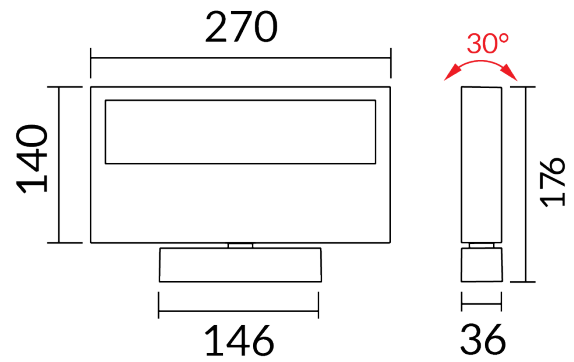

VBLWL-WW1-1-4K90

This sleek, White, architecturally design, wall washing luminaire offers a modern design, with no visible screws on the body. With its special reflector, 4000K, 4600 lumen output, light is dispersed in a precise wall wash effect for either the ceiling or wall. With Triac dimming (Dali available upon request), and $\pm 15^\circ$ adjustable up/down light head, this lights really is an elegant wall wash option. Includes optimal thermal management, 50,000 hour lifespan and 3 year warranty.

Specifications

SKU	VBLWL-WW1-1-4K90
Luminaire efficacy	135
EAN	9340994024097
Light Colour	Cool White
Wattage	34
Lumen output	4600
IP rating	20
CRI	90
Trim colour	White
Length	270
Height	176
Lifespan	50000
Warranty	3
Dimmable	Dimmable
Mounting type	Surface
LED source	Citizen
Material	Aluminium
Lamp Type	LED
Dimming	Triac Dimming
Input voltage	220-240V / 50Hz
Weatherproof	Indoor Use Only
Kelvin	4000K

Dimensional Drawings

Photometric information available upon request.