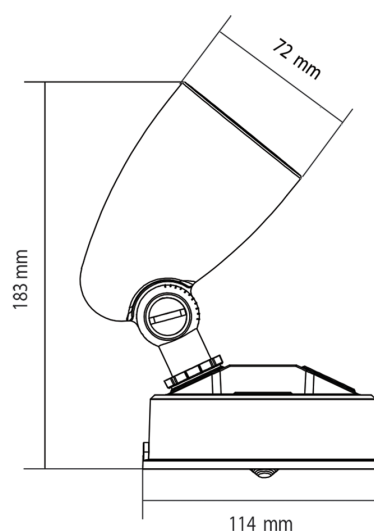

VBLWL-410-4-CCT

Our VIBE Single LED Security Spotlight is subtly stylish & practical as it delivers single spot lighting and features an optional PIR sensor with a 12m max detection range. Complete with a Weatherproof IP65 Rating. Includes a 50,000 hour lifespan and 3 year warranty. Twin Spot available as well.

Features & Benefits

- Adjustable PIR sensor functions on time, motion and light sensitivity
- Easily switchable colour changing temperature (3CCT) warm white 3000K to daylight 6000K
- Made from durable die cast aluminium and plastic
- IP65 weather resistant for outdoor use
- Independently Adjustable heads
- Easy installation
- 20,000 hour lifespan
- 3 year warranty

Specifications

SKU	VBLWL-410-4-CCT
Luminaire efficacy	100
EAN	9340994027463
Weight	0.4
Light Colour	3CCT
Wattage	10
Lumen output	1000
IP rating	65
CRI	80
Beam Angle	105
Trim colour	Black
Diameter	180
Length	242
Height	132
Lifespan	20000
Warranty	3
Mounting type	Surface
LED source	SMD
Material	Aluminum & Plastic
Lamp Type	LED
Input voltage	240 Volt AC 50HZ
Wiring method	Hardwire
Weatherproof	Non-weatherproof
Working temperature	-20 to 40 degrees
Box Qty	24

Dimensional Drawings

Photometric information available upon request.