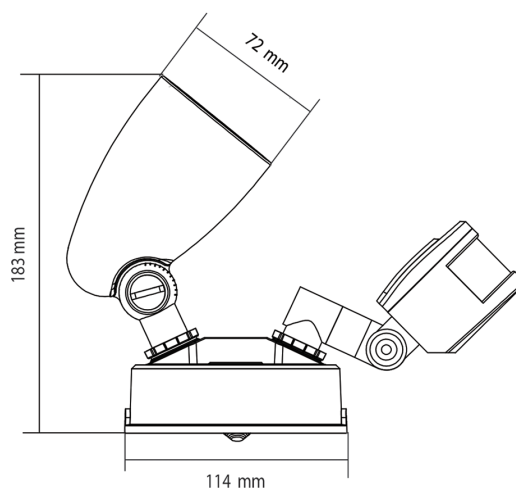

### Features & Benefits

- Adjustable PIR sensor functions on time, motion and light sensitivity
- Easily switchable colour changing temperature (3CCT) warm white 3000K to daylight 6000K
- Made from durable die cast aluminium and plastic
- IP44 weather resistant for outdoor use
- Independently Adjustable heads
- Easy installation
- 20,000 hour lifespan
- 3 year warranty

## Specifications

<b>SKU</b>	VBLWL-410-4-CCT-S
<b>Luminaire efficacy</b>	100
<b>EAN</b>	9340994027470
<b>Weight</b>	0.45
<b>Light Colour</b>	3CCT
<b>Wattage</b>	10
<b>Lumen output</b>	1000
<b>IP rating</b>	44
<b>CRI</b>	80
<b>Beam Angle</b>	105
<b>Trim colour</b>	Black
<b>Diameter</b>	180
<b>Length</b>	240
<b>Height</b>	208
<b>Lifespan</b>	20000
<b>Warranty</b>	3
<b>Mounting type</b>	Surface
<b>LED source</b>	SMD
<b>Material</b>	Aluminum & Plastic
<b>Lamp Type</b>	LED
<b>Input voltage</b>	240 Volt AC 50HZ
<b>Wiring method</b>	Hardwire
<b>Weatherproof</b>	Non-weatherproof
<b>Working temperature</b>	-20 to 40 degrees
<b>Box Qty</b>	24

## Dimensional Drawings

*Photometric information available upon request.*