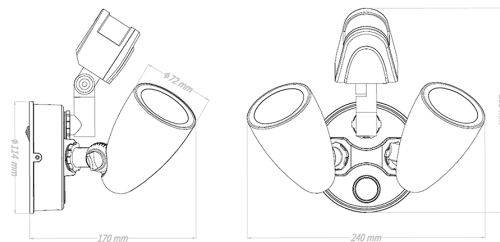

Features & Benefits

- Adjustable PIR sensor functions on time, motion and light sensitivity
- Easily switchable colour changing temperature (3CCT) warm white 3000K to daylight 6000K
- Made from durable die cast aluminium and plastic
- IP44 weather resistant for outdoor use
- Independently Adjustable heads
- Easy installation
- 20,000 hour lifespan
- 3 year warranty

Specifications

SKU	VBLWL-400-4-CCT-S
Luminaire efficacy	100
EAN	9340994026169
Weight	0.7
Light Colour	3CCT
Wattage	20
Lumen output	2000
IP rating	44
CRI	80
Beam Angle	105
Trim colour	Black
Diameter	180
Length	240
Height	208
Lifespan	20000
Warranty	3
Mounting type	Surface
Material	Die Cast Aluminium, Plastic
Lamp Type	LED
Input voltage	220-240V / 50Hz
Wiring method	Hardwire
Weatherproof	Weatherproof
Box Qty	12

Dimensional Drawings

Photometric information available upon request.