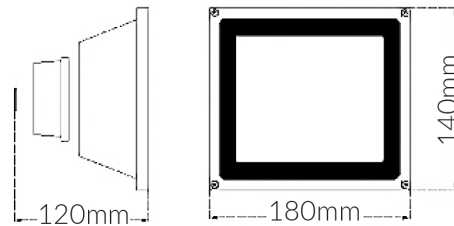

Specifications

SKU	VBLFL-823-4-40
Luminaire efficacy	105
EAN	9340994010830
Light Colour	Cool White
Wattage	20
Lumen output	2100
IP rating	65
CRI	70
Beam Angle	120
Trim colour	Black
Length	180
Width	120
Height	140
Lifespan	50000
Warranty	3
Dimmable	Non-Dimmable
Constant current/voltage	Constant Voltage
Mounting type	Surface
LED source	Bridgelux
Accessories	VBLFL-12V-ALICLIP, VBLFL-12V-CIGLIGH
Lamp Type	LED
Input voltage	12 - 24V DC
Wiring method	Fly Leads
Weatherproof	Weatherproof
Working temperature	-20°C ~ 45°C
Kelvin	4000K

Dimensional Drawings

Photometric information available upon request.