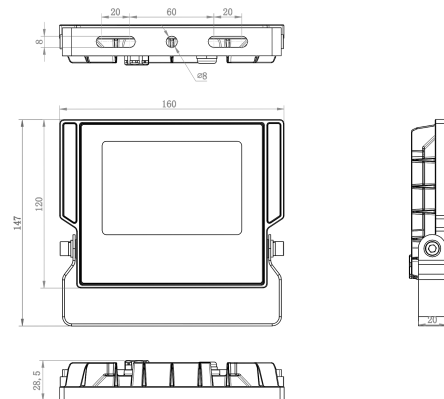

Specifications

SKU	VBLFL-20W-4-CW
Luminaire efficacy	100
EAN	9340994025261
Light Colour	Cool White
Wattage	20
Lumen output	2000
IP rating	66
CRI	70
Beam Angle	110
Trim colour	Black
Length	160
Width	20
Height	147
Lifespan	50000
Warranty	2
Mounting type	Surface
LED source	Smalite
Lamp Type	LED
Input voltage	220V-240V AC 50HZ
Wiring method	Hardwire
Weatherproof	Weatherproof
Working temperature	-30 to 45 degrees
Kelvin	4000K

Dimensional Drawings

Photometric information available upon request.