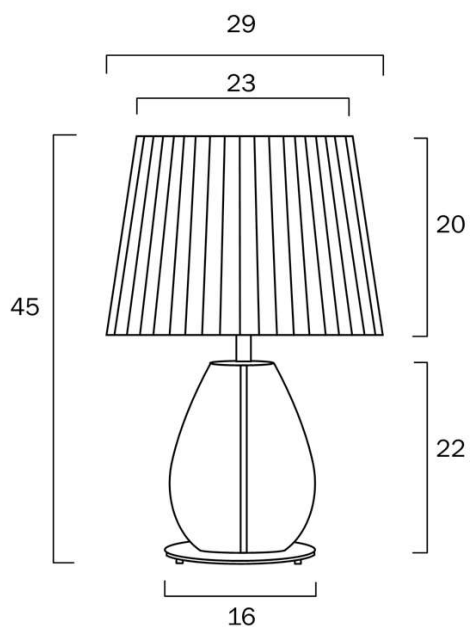

Specification

Voltage Input	240V
Wattage (max)	25
Globe Type	E27
Globe / Light Source qty	1
Globe / Light Source included	No
Electrical Protection	CLASS II - DOUBLE INSULATED, EARTH NOT REQUIRED
IP rating	IP20
Lead and Plug	Yes
Approvals	RCM
Assembly Required	Yes
Box Contents	Instruction
Care Instructions	Do not use strong liquid cleaners,Wipe clean with a dry cloth
Replacement Warranty	*3 Years

Barcode

GTIN 9329501060797

Image -dimensions