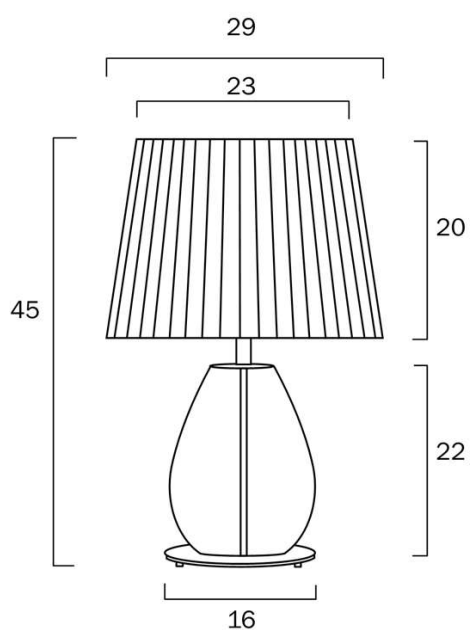

Specification

Voltage Input	240V
Wattage (max)	25
Globe Type	E27
Globe / Light Source qty	1
Globe / Light Source included	No
Electrical Protection	CLASS II - DOUBLE INSULATED, EARTH NOT REQUIRED
IP rating	IP20
Lead and Plug	Yes
Approvals	RCM
Assembly Required	Yes
Box Contents	Instruction
Care Instructions	Do not use strong liquid cleaners,Wipe clean with a dry cloth
Replacement Warranty	*3 Years

Barcode

GTIN 9329501060803

Image -dimensions

Globe Type Recommended

Label	Color Temperature	Thumbnail	GTIN
G A608E27CL