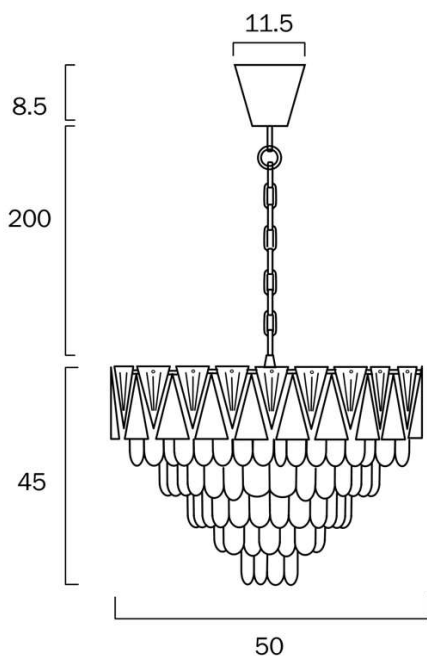

Globe / Light Source included	No
Electrical Protection	CLASS I - HIGH VOLTAGE, EARTH REQUIRED
IP rating	IP20
Lead and Plug	No
Approvals	RCM
Assembly Required	Yes
Box Contents	Basic mounting screws,Instruction
Installation Required	Yes (by Licensed Electrician only)
Care Instructions	Do not use strong liquid cleaners,Wipe clean with a dry cloth
Replacement Warranty	*3 Years

Barcode

GTIN 9329501055625

Image -dimensions