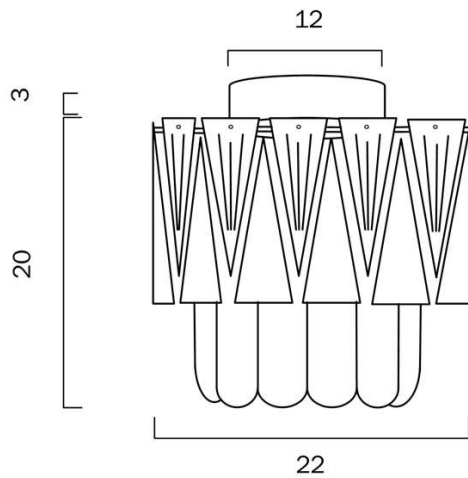

Lead and Plug	No
Approvals	RCM
Assembly Required	Yes
Box Contents	Instruction
Installation Required	Yes (DIY)
Care Instructions	Do not use strong liquid cleaners,Wipe clean with a dry cloth
Replacement Warranty	*3 Years

Barcode

GTIN 9329501055595

Image -dimensions