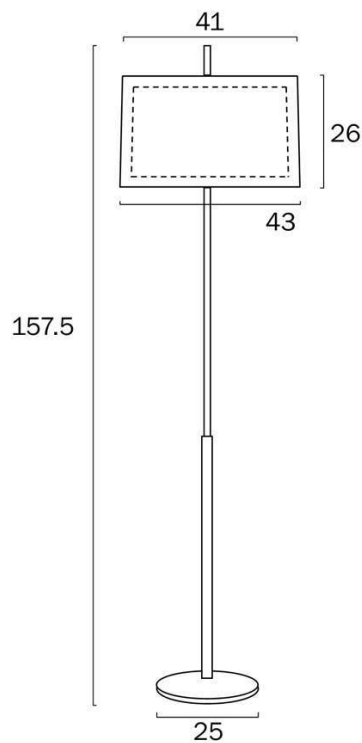

Last modification 2022-12-03

VALE FL-BK
9329501048290

The Vale floor lamp offers a straightforward classic design drum shade with a stepped metal tube stand and an ultra thin circular base. The double fabric shade has a semi transparent outer with a neutral inner, providing warm diffused glow.

Overview

Family name	Vale
Categories	Floor Lamps
This item includes	Shade
Shade Shape	Drum
Switch	Foot Switch
Usage	Indoor Lighting
ERAC Product Registration	SAA-210304-EA

Color / Material

Fixture Color	Black,Frost
Fixture Material	Metal,Fabric
Shade Color	Black
Shade Material	Fabric
Base Color	Black
Base Material	Metal
Diffuser Color	Frost
Diffuser Material	Fabric
Cable Color	Black
Cable Material	PVC

Size

Fixture Diameter (cm)	43.0
Fixture Height (cm)	159.0
Shade Top (cm)	31.0
Shade Bottom (cm)	33.0
Shade Height (cm)	20.0
Cable Length (cm)	180 (30+Inline Switch+150)

Specification

Voltage Input	240V
Wattage (max)	40
Globe Type	E27
Globe / Light Source qty	1
Globe / Light Source included	No
Dimmable	No
Electrical Protection	CLASS II - DOUBLE INSULATED, EARTH NOT REQUIRED
IP rating	IP20
Lead and Plug	Yes
Approvals	RCM
Box Contents	Instruction
Care Instructions	Do not use strong liquid cleaners,Wipe clean with a dry cloth
Replacement Warranty	*3 Years

Barcode

GTIN 9329501048290

Image -dimensions

Note: Dimensions are only a guide and may vary due to manufacturing variations.