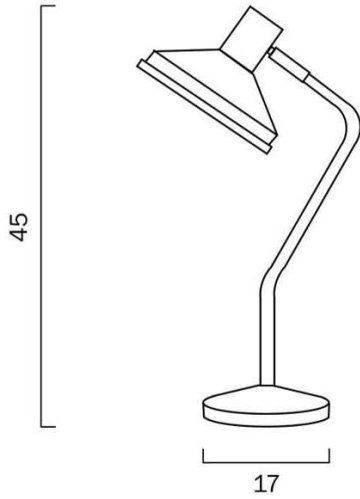

Size

Fixture Diameter (cm)	17.0
Fixture Height (cm)	45.0
Cable Length (cm)	180 (30+Inline Switch+150)

Specification

Voltage Input	240V
Wattage (max)	25
Globe Type	E14
Globe / Light Source qty	1
Globe / Light Source included	No
Dimmable	No
Electrical Protection	CLASS II - DOUBLE INSULATED, EARTH NOT REQUIRED
IP rating	IP20
Lead and Plug	Yes
Approvals	RCM
Box Contents	Instruction
Care Instructions	Do not use strong liquid cleaners,Wipe clean with a dry cloth
Replacement Warranty	*3 Years

Barcode

GTIN 9329501051092

Image -dimensions

Line switch
Cable 180

Last modification

2022-12-02

TREVI TL-BKNK
9329501051108

Overview

Family name	Trevi
Categories	Table Lamps
Switch	Inline Switch
Usage	Indoor Lighting

Color / Material

Fixture Color	Black,Nickel
Fixture Material	Metal
Base Color	Black,Nickel
Base Material	Metal

Size

Fixture Diameter (cm)	17.0
Fixture Height (cm)	45.0
Cable Length (cm)	180 (30+Inline Switch+150)

Barcode

GTIN 9329501051108

Image -dimensions

Line switch
Cable 180