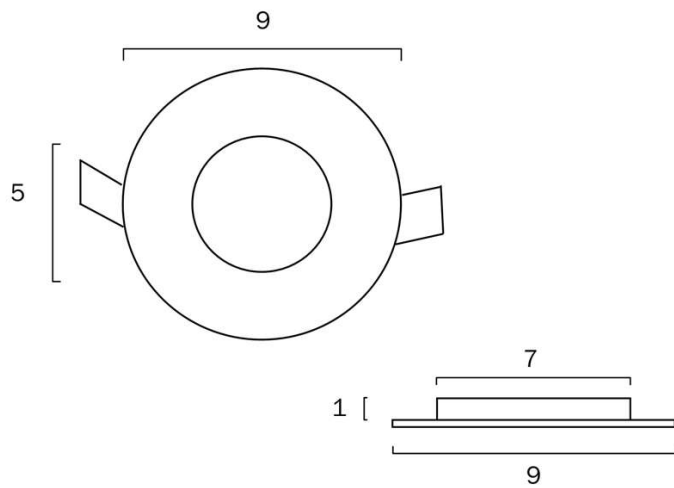

Care Instructions

Do not use strong liquid cleaners,Wipe clean with a dry cloth

Replacement Warranty

*3 Years

Barcode

GTIN

9329501041901

Image -dimensions

Last modification 2022-11-30

STOW RD-NK.850
9329501041888

Overview

Family name	Stow
Categories	Stair Lights
Mounting	Recess
Usage	Indoor Lighting,Trade Selection

Color / Material

Fixture Color	Nickel
Diffuser Color	Opal
Diffuser Material	Polycarbonate

Size

Fixture Diameter (cm)	9.0
Fixture Height (cm)	2.5
Base Diameter (cm)	7.0

Specification

Voltage Input	240V
Wattage (max)	3
Globe Type	LED integrated SMD
Globe / Light Source qty	1
Globe / Light Source included	Yes
Lumens	200
Color Temperature	Cool White
Color Kelvin	5000k
Color Rendering	>80
Dimmable	No
Power Factor	>0.50
Current Output	300
IP rating	IP20
Approvals	RCM
Box Contents	Basic mounting screws,Instruction
Installation Required	Yes (by Licensed Electrician only)

All representations within this document are subject to copyright.ELECTRICAL INSTALLATIONS MUST BE PERFORMED BY A QUALIFIED ELECTRICAL CONTRACTOR AND INSTALLED IN ACCORDANCE WITH AS/NZS 3000.
NOTE : All images , descriptions and dimensions are indicative. Please check latest version of item detail on Telbix website prior to ordering or installation.