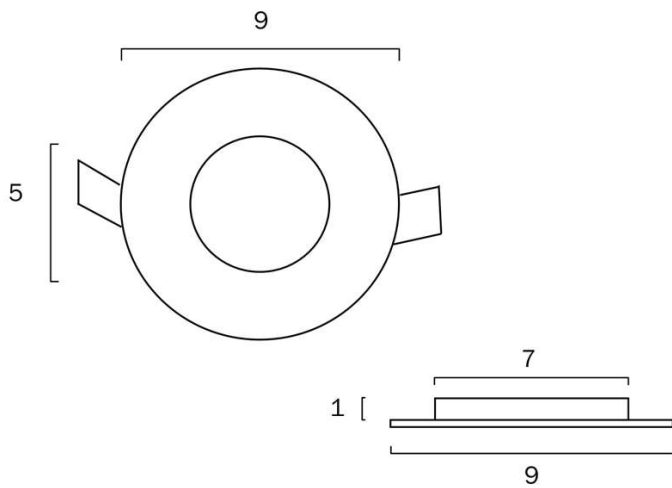

Care Instructions

Do not use strong liquid cleaners,Wipe clean with a dry cloth

Replacement Warranty

*3 Years

Barcode

GTIN

9329501041888

Image -dimensions

Last modification 2022-11-30

STOW RD-NK.830
9329501041871

Overview

Family name	Stow
Categories	Stair Lights
Mounting	Recess
Usage	Indoor Lighting,Trade Selection

Color / Material

Fixture Color	Nickel
Diffuser Color	Opal
Diffuser Material	Polycarbonate

Size

Fixture Diameter (cm)	9.0
Fixture Height (cm)	2.5
Base Diameter (cm)	7.0

Specification

Voltage Input	240V
Wattage (max)	3
Globe Type	LED integrated SMD
Globe / Light Source qty	1
Globe / Light Source included	Yes
Lumens	200
Color Temperature	Warm White
Color Kelvin	3000k
Color Rendering	>80
Dimmable	No
Power Factor	>0.50
Current Output	300
IP rating	IP20
Approvals	RCM
Box Contents	Basic mounting screws,Instruction
Installation Required	Yes (by Licensed Electrician only)

All representations within this document are subject to copyright.ELECTRICAL INSTALLATIONS MUST BE PERFORMED BY A QUALIFIED ELECTRICAL CONTRACTOR AND INSTALLED IN ACCORDANCE WITH AS/NZS 3000.
NOTE : All images , descriptions and dimensions are indicative. Please check latest version of item detail on Telbix website prior to ordering or installation.