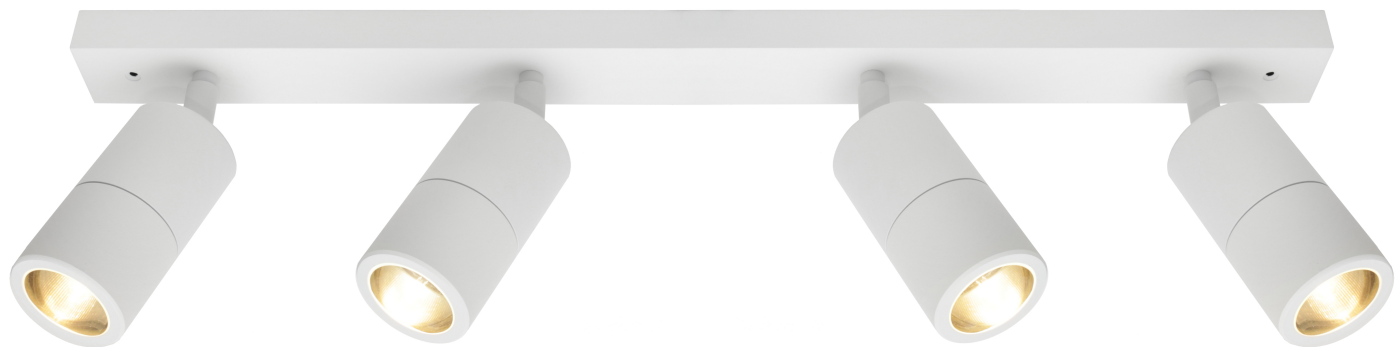

Coastal

Stockholm

IP44 IP65

Matt Black finish | Clear glass

IP44 2lt/3lt & 4lt Rail
IP65 1lt Adj & 2lt Wall

Rail Measurements

2lt R L: 300mm W: 50mm P: 25mm
3lt R L: 500mm W: 50mm P: 25mm
4lt R L: 640mm W: 50mm P: 25mm

Exteriors

Model No	Description	Light Source	Dimensions	Comment
STO1WBLK	1lt Exterior Adjustable Wall Light	1 x GU10 globe	H: 160mm W: 68mm P: 160mm	Globe not included
STO2WBLK	2lt Exterior Wall Light	2 x GU10 globe	H: 205mm W: 68mm P: 86mm	Globes not included
STO2RBLK	2lt Exterior Rail	2 x GU10 globe	L: 360mm W: 60mm P: 170mm	Globes not included
STO3RBLK	3lt Exterior Rail	3 x GU10 globe	L: 560mm W: 60mm P: 170mm	Globes not included
STO4RBLK	4lt Exterior Rail	4 x GU10 globe	L: 700mm W: 60mm P: 170mm	Globes not included

Coastal

Stockholm

IP44 IP65

Matt Black finish | Clear glass

IP44 2lt/3lt & 4lt Rail
IP65 Spike, 1lt Adj & 2lt Wall

Rail Measurements

2lt R L: 300mm W: 50mm P: 25mm
3lt R L: 500mm W: 50mm P: 25mm
4lt R L: 640mm W: 50mm P: 25mm

Model No	Description	Light Source	Dimensions	Comment
STO1SBLK	1lt 12v Exterior Spike Light	1 x MR16 globe	H: 650mm W: 60mm P: 130mm	Globe not included
STO1WBLK	1lt Exterior Adjustable Wall Light	1 x GU10 globe	H: 160mm W: 68mm P: 160mm	Globe not included
STO2WBLK	2lt Exterior Wall Light	2 x GU10 globe	H: 205mm W: 68mm P: 86mm	Globes not included
STO2RBLK	2lt Exterior Rail	2 x GU10 globe	L: 360mm W: 60mm P: 170mm	Globes not included
STO3RBLK	3lt Exterior Rail	3 x GU10 globe	L: 560mm W: 60mm P: 170mm	Globes not included
STO4RBLK	4lt Exterior Rail	4 x GU10 globe	L: 700mm W: 60mm P: 170mm	Globes not included