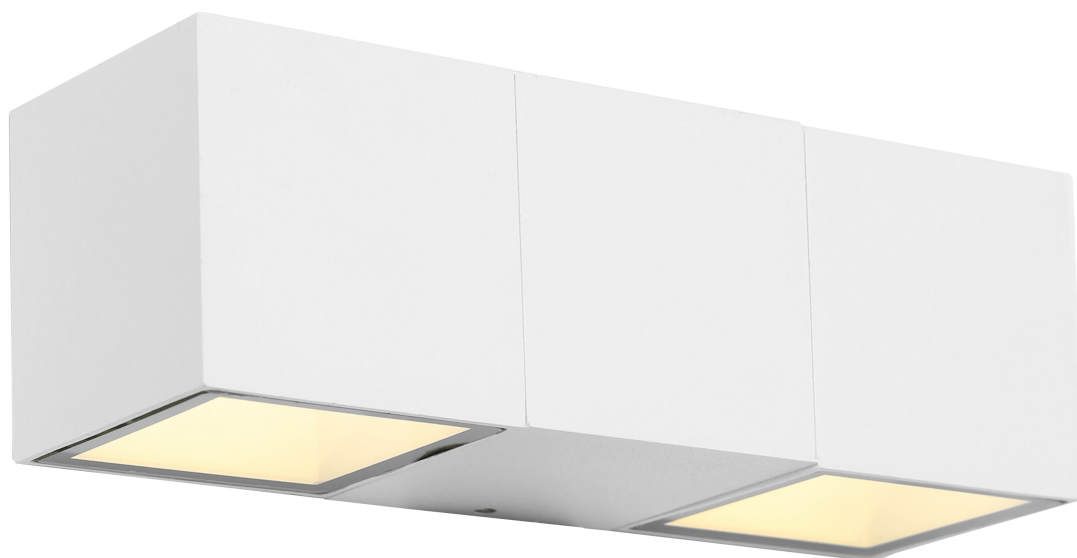

Coastal

Exteriors

Solano

LED CRI 80 3000K IP 54

Black finish | White finish | Clear glass lens

Model No	Description	Light Source	Lumens	Dimensions
SOLA2E BLK, WHT	2lt LED Exterior Wall Light	2 x 5w COB	478Lm	H: 70mm W: 210mm P: 70mm