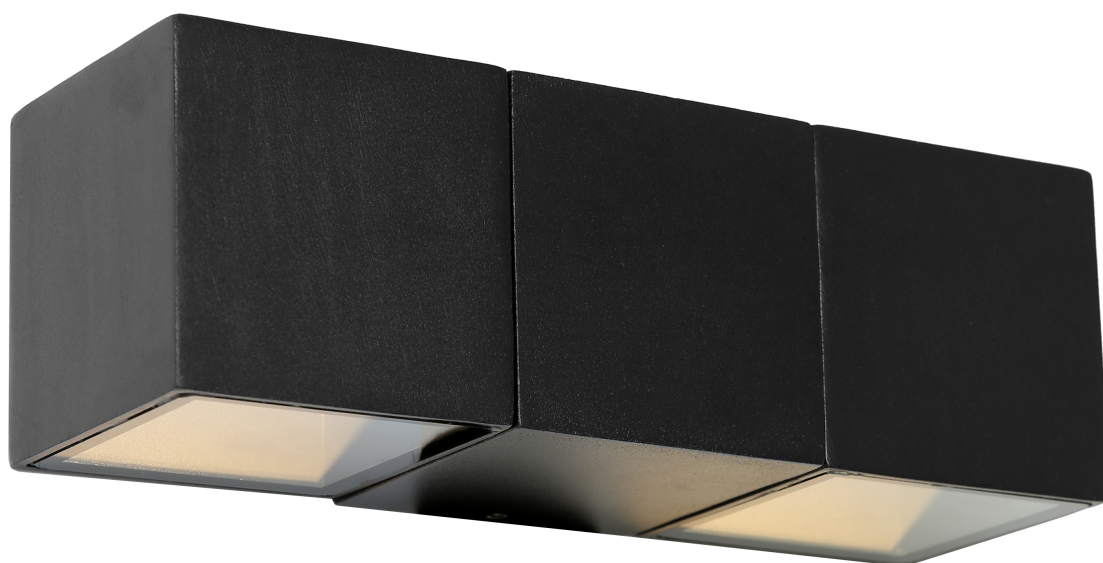

Coastal

Exteriors

Solano

LED CRI 80 3000K IP 54

Black finish | White finish | Clear glass lens

Model No	Description	Light Source	Lumens	Dimensions
SOLA2E BLK, WHT	2lt LED Exterior Wall Light	2 x 5w COB	478Lm	H: 70mm W: 210mm P: 70mm