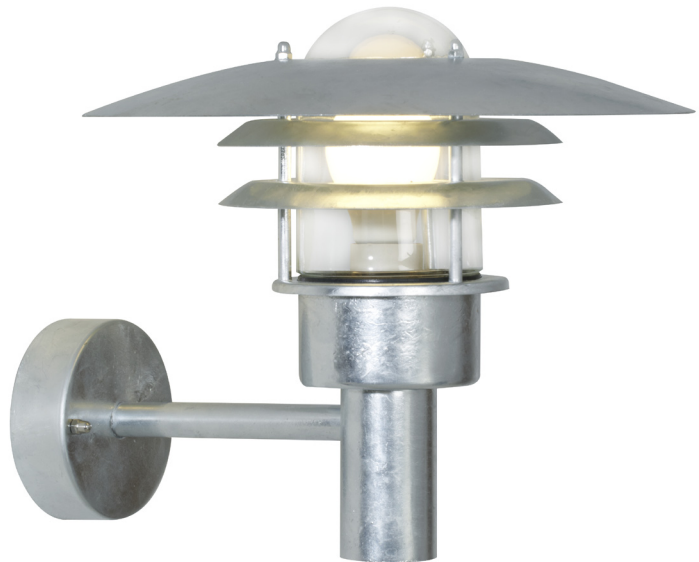

Area: Outdoor
Energy class A++ - D

Sensor: Integrated
Sensor settings: No
Sensor range: 0.2-8M
Sensor type: PIR
Sensor angle: 100°

A classic wall light from Nordlux with sensor. The wall light is perfect for mounting in the driveway, at the entrance, on the terrace, or on the patio. The built-in sensor ensures that the light turns on automatically when it detects motion nearby. At the same time, it ensures that the light is not turned on unnecessarily.

Height (cm): 28.5
Projection (cm): 36
Shade diameter (cm): 32
Tube diameter (cm): 1.9
Wall box (cm): Ø 10,8

Lønstrup 32

Item number: 71411003 Black
EAN: 5701581277977

Packaging unit 3
Material: Galvanized steel/Glass
IP44, Class 2 (Double isolated), 230V
E27, Max. 60W, Light source not included
Parallel connection possible

Area: Outdoor
Energy class A++ - D

The Lønstrup wall light from Nordlux is a light of classic, simple design, making it ideal for all outdoor environments. The light provides a beautiful and soft light making it perfect for the front door.