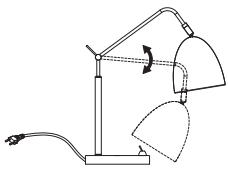

E

}

874/2012

Height (cm): 54
Shade diameter (cm): 16
Tilt angle: 30°

Alexander

Item number: 48635001 White
EAN: 5701581459489

Packaging unit 2
Material: Metal/Plastic
IP20, Class 2 (Double isolated), 230V
Cord: 150 cm, White
Can the cable be replaced? No
Switch on the base
E27, Max. 15W, Light source not included