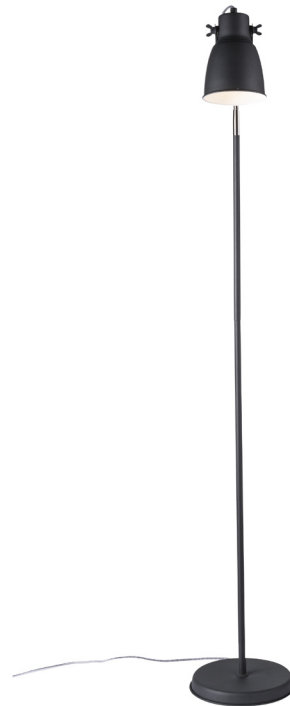

Height (cm): 151  
 Shade diameter (cm): 12.5  
 Tube diameter (cm): 1.5  
 Tilt angle: 360°

### Adrian

Dimmable: No

Item number: 48824011 Grey  
 EAN: 5701581462687

Packaging unit 2  
 Material: Metal/Plastic  
 IP20, Class 2 (Double isolated), 230V  
 Cord: 180 cm, Black textile cable  
 Can the cable be replaced? No  
 Switch on the cable  
 E27, Max. 25W, Light source not included

Area: Indoor  
 Energy class A++ - E

With its raw and industrial design, the Adrian series creates a contrast to the bright and feminine Nordic interior style. The interaction between the rough surface and the integrated screws reinforces the industrial expression. In contrast to the rough design, the screen creates cosy lighting with downward light and simultaneously spreads the light out into the room through the screws on the side, contributing to a whole new lighting experience.

E

}

**874/2012**

Height (cm): 151  
Shade diameter (cm): 12.5  
Tube diameter (cm): 1.5  
Tilt angle: 360°