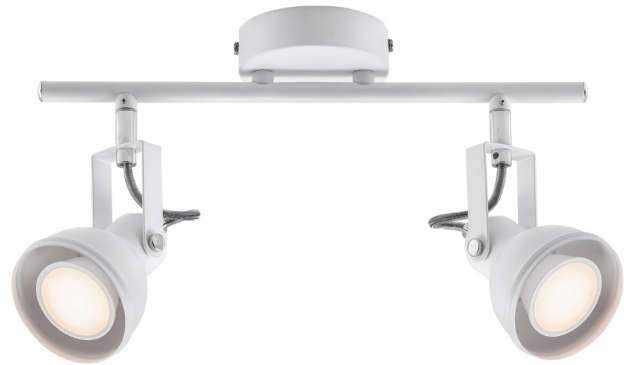

Projection (cm): 20
32.5
Shade diameter (cm): 8
Wall box (cm): Ø9

Aslak

Item number: 45730103 Black
EAN: 5701581369184

Packaging unit 3
Material: Metal
IP20, Class 2 (Double isolated), 230V
GU10, Max. 35W, Light source not included

Area: Indoor
Energy class A++ - D

The Aslak series has a style that is both modern and industrial, arising from the shape, the assembly and the aesthetic details. Aslak has a pleasant light-emitting surface that offers an effective and beautiful light - perfect for rooms that need good lighting that can be directed.

nordlux® 45730103

This luminaire is compatible with bulbs of the energy classes:

A++

A+

A

B

C

D

E

}

874/2012

Projection (cm): 20
32.5
Shade diameter (cm): 8
Wall box (cm): Ø9

Aslak

Item number: 45730101 White
EAN: 5701581369085

Packaging unit 3
Material: Metal
IP20, Class 2 (Double isolated), 230V
GU10, Max. 35W, Light source not included