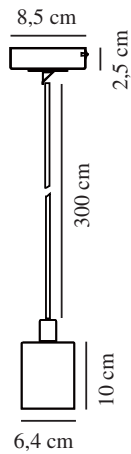

SIV | PENDANT | BROWN

45883018

nordlux®

Voltage (V): 220-240 Volt
IP degree: IP20
Maximum bulb wattage (W): 60W
Class (Class 1, Class 2, Class 3):
Class 1 (Earth contact)
Bulb base: E27
Parallel connection: False

Primary material: Marble
Secondary material: Textile
Colour of the cable: Black
Length of the cable (cm): 270
Surface material of the cable:
Textile
Is the cable replaceable: False
Colour: Brown

Height (cm): 10
Width (cm): 6.4
Shade Diameter (cm): 6.4
Length (cm): 300
Mount directly into insulation:
False

EAN: 5704924011542
TUN: 2276928
Item Number: 45883018

Pcs Per Master Carton: 3
Sales Box Height (cm): 14
Sales Box Width (cm): 14
Sales Box Depth (cm): 11
Sales Box Volume m³: 0.0022
Product net weight (kg): 0.79

- Natural style • Genuine marble in nature's playful colours
- Create your own design expression with a decorative bulb • Marble structure means that not two are alike

This design light is rooted in raw nature and emphasises contrast between stylish, coloured marble finish and warm decorative light source.

Marble is a unique natural material and therefore lines, colours and patterns may vary from lamp to lamp. This is a part of the charm of working with natural materials.