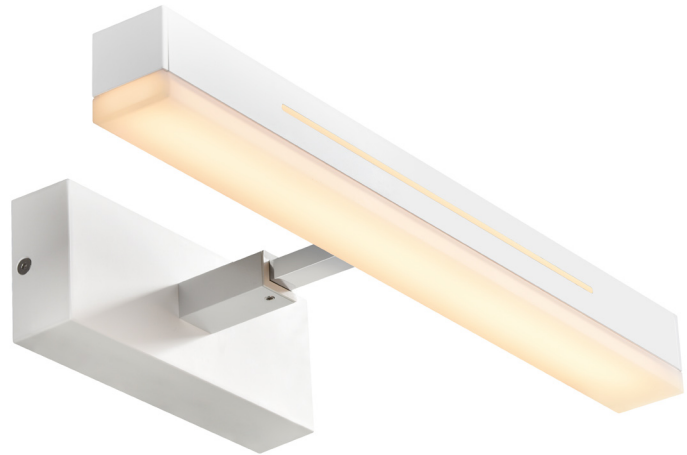

Otis is an elegant wall lamp that is perfect for the use in the bathroom due to its high degree of protection, IP44. Otis equipped with a 2 step-Moodmaker and can be installed both vertically and horizontally – making it perfect for your personal light wishes.

The lamps cannot be changed in the luminaire.

874/2012

Height (cm): 7.5  
 Projection (cm): 7.5  
 Width (cm): 14.6  
 40

Area: Indoor  
 Transformer/driver placement: I lampen

Otis is an elegant wall lamp that is perfect for the use in the bathroom due to its high degree of protection, IP44. Otis equipped with a 2 step-Moodmaker and can be installed both vertically and horizontally – making it perfect for your personal light wishes.