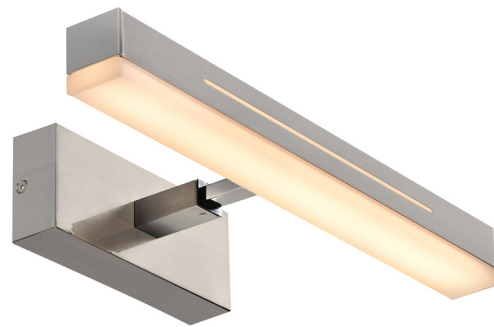

Otis is an elegant wall lamp that is perfect for the use in the bathroom due to its high degree of protection, IP44. Otis equipped with a 2 step-Moodmaker and can be installed both vertically and horizontally – making it perfect for your personal light wishes.

The lamps cannot be changed in the luminaire.

874/2012

Height (cm): 7.5  
 Projection (cm): 7.5  
 Width (cm): 14.6  
 40

Area: Indoor  
 Transformer/driver placement: I lampen

Otis is an elegant wall lamp that is perfect for the use in the bathroom due to its high degree of protection, IP44. Otis equipped with a 2 step-Moodmaker and can be installed both vertically and horizontally – making it perfect for your personal light wishes.