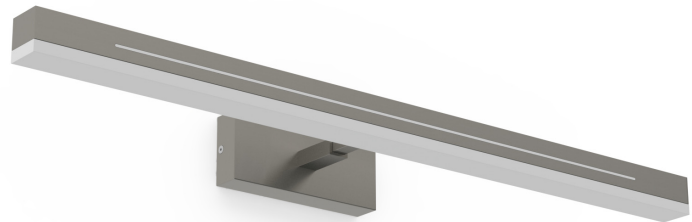

Otis is an elegant wall lamp that is perfect for the use in the bathroom due to its high degree of protection, IP44. Otis equipped with a 2 step-Moodmaker and can be installed both vertically and horizontally – making it perfect for your personal light wishes.

Area: Indoor  
 Transformer/driver placement: I lampen

Otis is an elegant wall lamp that is perfect for the use in the bathroom due to its high degree of protection, IP44. Otis equipped with a 2 step-Moodmaker and can be installed both vertically and horizontally – making it perfect for your personal light wishes.

The lamps cannot be changed in the luminaire.

**874/2012**

Height (cm): 7.2  
 Projection (cm): 7.2  
 Width (cm): 14.6  
 60