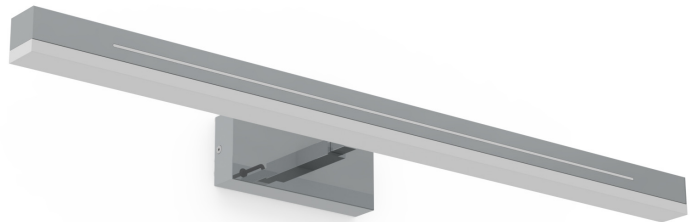

Otis is an elegant wall lamp that is perfect for the use in the bathroom due to its high degree of protection, IP44. Otis equipped with a 2 step-Moodmaker and can be installed both vertically and horizontally – making it perfect for your personal light wishes.

Area: Indoor  
 Transformer/driver placement: I lampen

Otis is an elegant wall lamp that is perfect for the use in the bathroom due to its high degree of protection, IP44. Otis equipped with a 2 step-Moodmaker and can be installed both vertically and horizontally – making it perfect for your personal light wishes.

The lamps cannot be changed in the luminaire.

874/2012

Height (cm): 7.5  
Projection (cm): 7.5  
Width (cm): 14.6  
60