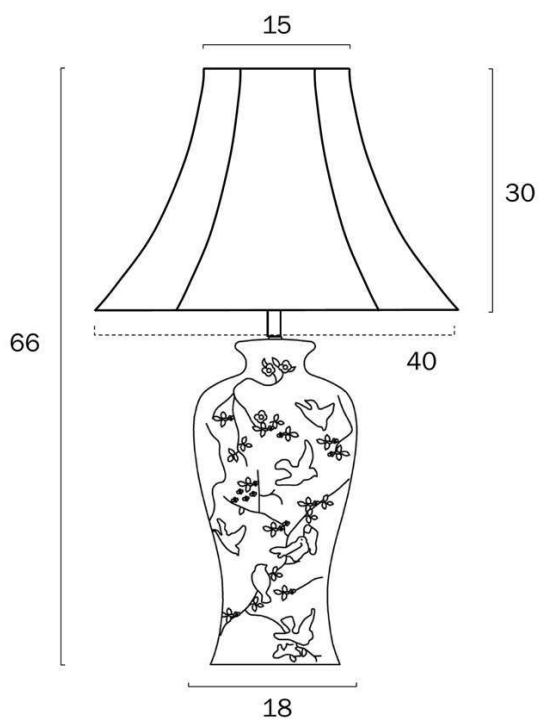

### Size

<b>Fixture Diameter (cm)</b>	40.0
<b>Fixture Height (cm)</b>	66.0
<b>Cable Length (cm)</b>	180 (30+Inline Switch+150)

### Specification

<b>Voltage Input</b>	240V
<b>Wattage (max)</b>	40
<b>Globe Type</b>	E27
<b>Globe / Light Source qty</b>	1

All representations within this document are subject to copyright.ELECTRICAL INSTALLATIONS MUST BE PERFORMED BY A QUALIFIED ELECTRICAL CONTRACTOR AND INSTALLED IN ACCORDANCE WITH AS/NZS 3000.  
NOTE : All images , descriptions and dimensions are indicative. Please check latest version of item detail on Telbix website prior to ordering or installation.

## Image -dimensions

Note: Dimensions are only a guide and may vary due to manufacturing variations.