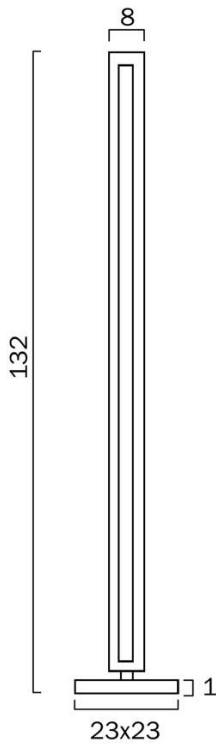

### Size

<b>Fixture Length (cm)</b>	23.0
<b>Fixture Height (cm)</b>	132.0

### Specification

<b>Voltage Input</b>	240V
<b>Wattage (max)</b>	30
<b>Globe Type</b>	LED integrated SMD
<b>Globe / Light Source qty</b>	1
<b>Globe / Light Source included</b>	Yes
<b>Lumens</b>	2400
<b>Color Temperature</b>	Warm White
<b>Color Kelvin</b>	3000k
<b>Color Rendering</b>	>85
<b>Dimmable</b>	Yes - Pushed Dimming
<b>Current Output</b>	1500
<b>Electrical Protection</b>	CLASS II - DOUBLE INSULATED, EARTH NOT REQUIRED
<b>IP rating</b>	IP20
<b>Lead and Plug</b>	Yes
<b>Approvals</b>	RCM
<b>Box Contents</b>	Instruction

**Care Instructions**

Do not use strong liquid cleaners,Wipe clean with a dry cloth

**Replacement Warranty**

\*3 Years

Barcode**GTIN**

9329501053577

Image -dimensions

12