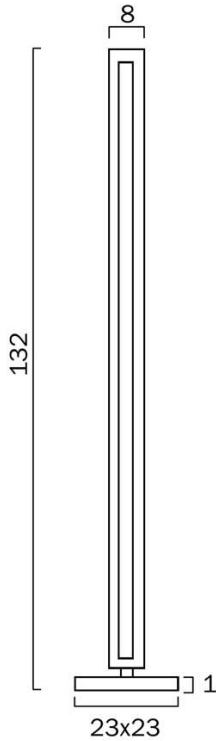

### Size

<b>Fixture Length (cm)</b>	23.0
<b>Fixture Height (cm)</b>	132.0

### Specification

<b>Voltage Input</b>	240V
<b>Wattage (max)</b>	30
<b>Globe Type</b>	LED integrated SMD
<b>Globe / Light Source qty</b>	1
<b>Globe / Light Source included</b>	Yes
<b>Lumens</b>	2400
<b>Color Temperature</b>	Warm White
<b>Color Kelvin</b>	3000k
<b>Color Rendering</b>	>85
<b>Dimmable</b>	Yes - Pushed Dimming
<b>Current Output</b>	1500
<b>Electrical Protection</b>	CLASS II - DOUBLE INSULATED, EARTH NOT REQUIRED
<b>IP rating</b>	IP20
<b>Lead and Plug</b>	Yes
<b>Approvals</b>	RCM
<b>Box Contents</b>	Instruction

**Care Instructions**

Do not use strong liquid cleaners,Wipe clean with a dry cloth

**Replacement Warranty**

\*3 Years

Barcode**GTIN**

9329501053584

Image -dimensions

12