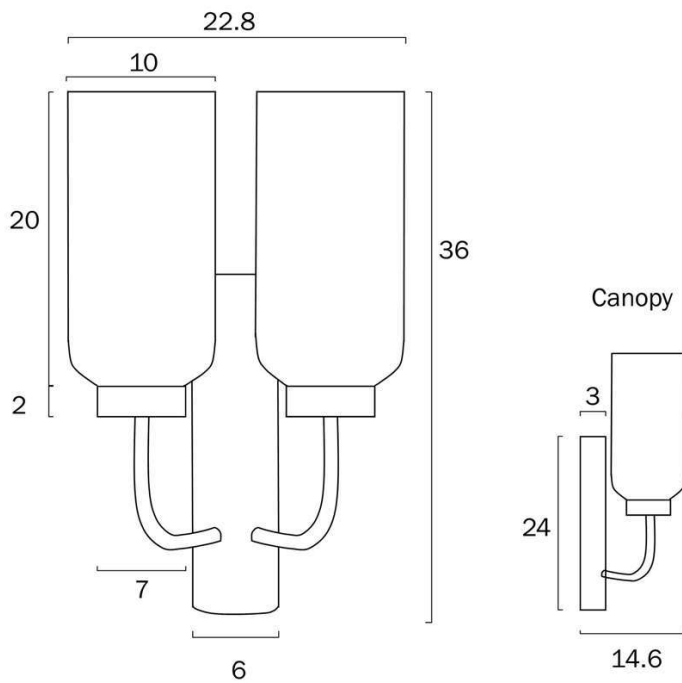

Size

Fixture Length (cm)	26.0
Fixture Height (cm)	36.0
Fixture Projection (cm)	17.0
Shade Diameter (cm)	10.0

Specification

Voltage Input	240V
Wattage (max)	50
Wattage	25
Globe Type	E27
Globe / Light Source qty	2
Globe / Light Source included	No
Electrical Protection	CLASS I - HIGH VOLTAGE, EARTH REQUIRED

Barcode

GTIN 9329501060490

Image -dimensions

Note: Dimensions are only a guide and may vary due to manufacturing variations.