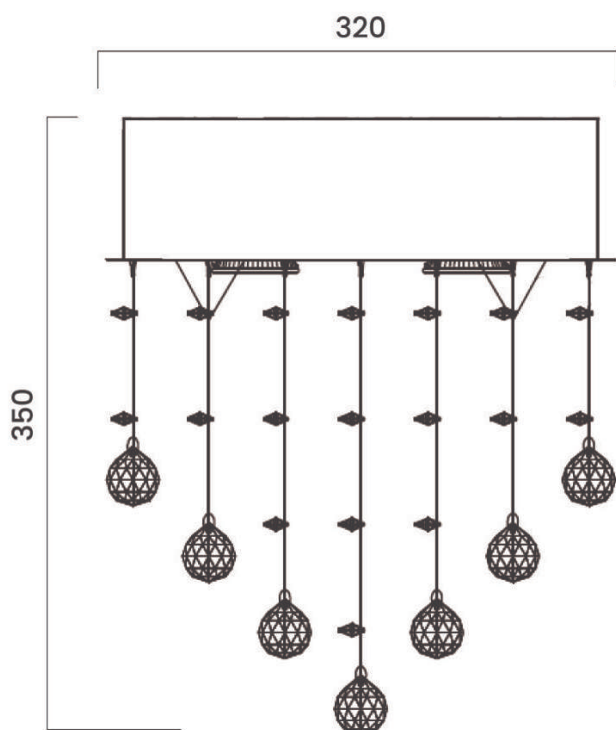

Approvals	RCM
Assembly Required	Yes
Box Contents	Basic mounting screws, Instruction
Installation Required	Yes (by Licensed Electrician only)
Care Instructions	Do not use strong liquid cleaners, Wipe clean with a dry cloth
Replacement Warranty	*3 Years

Barcode

GTIN 9329501055694

Image -dimensions

Globe Type Recommended

Label	Color Temperature	Thumbnail	GTIN
GL GU10LED5LD			
GL GU10LED6W6