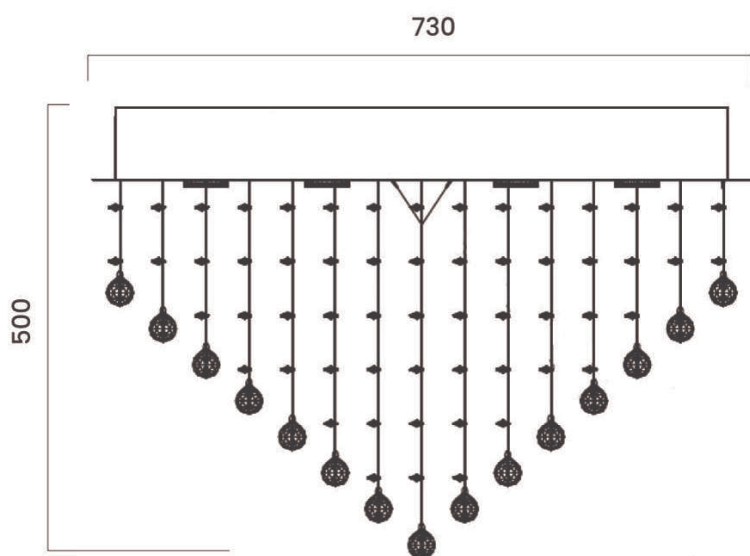

Approvals	RCM
Assembly Required	Yes
Box Contents	Basic mounting screws,Instruction
Installation Required	Yes (by Licensed Electrician only)
Care Instructions	Do not use strong liquid cleaners,Wipe clean with a dry cloth
Replacement Warranty	*3 Years

Barcode

GTIN 9329501055717

Image -dimensions

Globe Type Recommended

Label	Color Temperature	Thumbnail	GTIN
GL GU10LED5LD			
GL GU10LED6W6