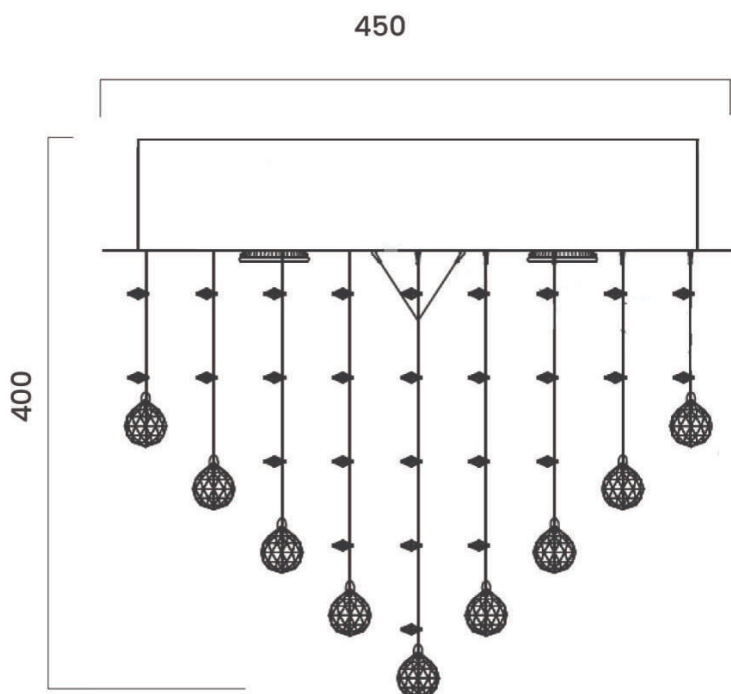

Approvals	RCM
Assembly Required	Yes
Box Contents	Basic mounting screws,Instruction
Installation Required	Yes (by Licensed Electrician only)
Care Instructions	Do not use strong liquid cleaners,Wipe clean with a dry cloth
Replacement Warranty	*3 Years

Barcode

GTIN 9329501055700

Image -dimensions

Globe Type Recommended

Label	Color Temperature	Thumbnail	GTIN
GL GU10LED5LD			
GL GU10LED6W6