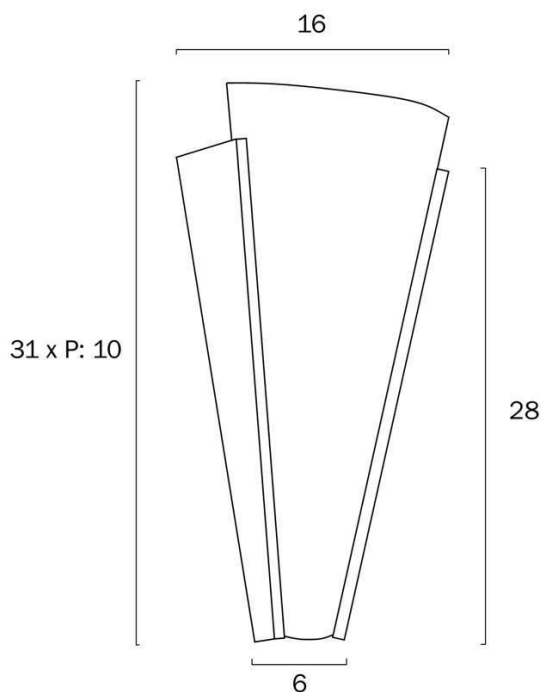

Electrical Protection	CLASS I - HIGH VOLTAGE, EARTH REQUIRED
IP rating	IP44
Approvals	RCM
Box Contents	Basic mounting screws,Instruction
Installation Required	Yes (by Licensed Electrician only)
Care Instructions	Do not use strong liquid cleaners,Wipe clean with a dry cloth
Replacement Warranty	*3 Years

Barcode

GTIN 9329501048429

Image -dimensions

Note: Dimensions are only a guide and may vary due to manufacturing variations.