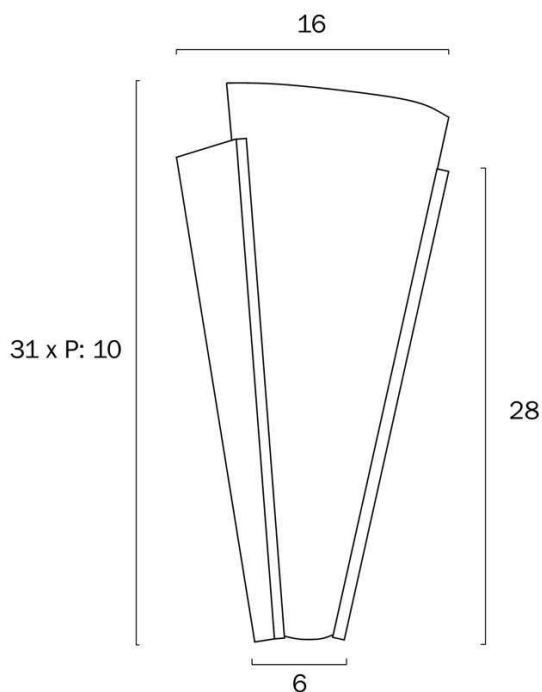

Electrical Protection	CLASS I - HIGH VOLTAGE, EARTH REQUIRED
IP rating	IP44
Approvals	RCM
Box Contents	Basic mounting screws, Instruction
Installation Required	Yes (by Licensed Electrician only)
Care Instructions	Do not use strong liquid cleaners, Wipe clean with a dry cloth
Replacement Warranty	*3 Years

Barcode

GTIN 9329501048412

Image -dimensions

Note: Dimensions are only a guide and may vary due to manufacturing variations.