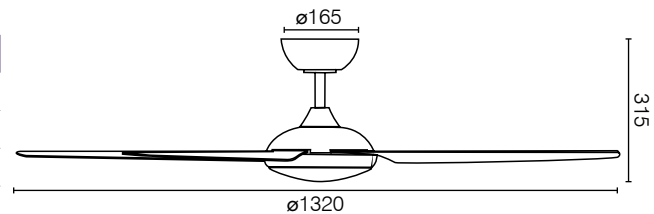

MATT BLACK

SMART WiFi AMARI 52in DC CEILING FAN & LIGHT

TECHNICAL SPECIFICATIONS

Size	52 inch (1320mm)
Motor Type	DC (Direct Current)
Operating Voltage	220-240V / 50Hz
Motor Wattage	35W
Construction	ABS body and canopy
Blade Material	Moulded ABS (x4)
Ceiling install	Hangsure
Blade Pitch	12 degrees
Ceiling Rake	10 degree max
Light Wattage:	24W
Lumens:	1700lm (3000K); 1800lm (4200K); 1700lm (6000K)
Dimmable:	Yes
Other models available	21863: 52-inch with without light
Control	Remote 6-speed with reverse and windbreeze functions BrilliantSmart App
Warranty	3 year in-home plus 3 year replacement (6-Year) <i>*Limited warranty for wall controller, remote controller and light. Refer to warranty card inside the box for more details.</i>
WiFi Info:	IEEE802.11b/g/n, 2.4GHz Mac Encryption; WEP/WAPI/TKIP/AES
Device Requirements:	iOS 8.0 or higher, Android 4.1 or higher
Standards:	AS/NZS 60335-1 AS/NZS 60335-2.80 AS/NZS 60598-1 AS/NZS 60598-2.1

INSTALLATION

Must be installed by a licensed electrician

ACCESSORIES (sold separately)

Extension Rod with loom kits, 900mm x Ø26mm:	21810/05 matt white, 21810/06 matt black
Extension Rod with loom kits, 1800mm x Ø26mm:	21952/05 matt white, 21952/06 matt black

AIR MOVEMENT

SPEED	1	2	3	4	5	6
RPM	130	170	190	210	230	250
Power	7W	15W	21W	25W	30W	35W
Airflow	5,324m³/h	8,873m³/h	10,478m³/h	11,915m³/h	13,571m³/h	14,788m³/h

	MODEL	COLOUR	DESCRIPTION	BOX SIZE	GROSS WEIGHT	BOX QTY	BARCODE/TUN
RETAIL BOX	21865/05	Matt White	Smart WiFi Amari-52 Fan and Light	W665 x H205 x D305 mm	6.8 kg	1 pc	9 312641 218654 >
RETAIL BOX	21865/06	Matt Black	Smart WiFi Amari-52 Fan and Light	W665 x H205 x D305 mm	6.8 kg	1 pc	9 312641 218661 >