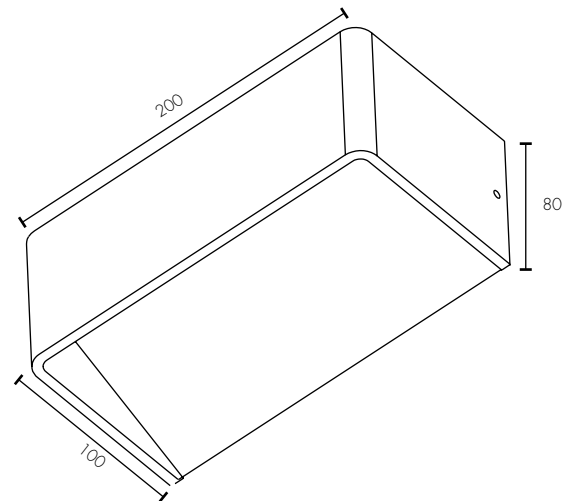

APPLICATIONS

- For use in hallways, bedrooms, living areas and bathrooms.

WHITE

BLACK

LILA LED WALL LIGHT

TECHNICAL SPECIFICATIONS

Operating voltage:	220-240V / 50Hz
Class:	Class I (1)
Wattage:	10W Total
Lumens:	21837/05: 800 Total Lumens 21837/06: 500 Total Lumens
Colour temperature	3000K Warm White
Colour rendering index:	> 80
Dimmable:	No
Construction:	Housing: Diecast aluminium Diffuser: Frosted Polycarbonate
Ingress protection:	IP20 rated (Indoor only)
Warranty:	3 year replacement
Standards:	AS/NZS 60598.1 AS/NZS 60598.2.1

INSTALLATION

Must be installed by a licensed electrician

	MODEL	COLOUR	DESCRIPTION	BOX SIZE	GROSS WEIGHT	BOX QTY	BARCODE/TUN
RETAIL BOX	21837/05	Matt White	Lila LED Wall Light		0.72kg	1 pc	 9 312641 218371 >
INNER BOX	21837/05	Matt White	Lila LED Wall Light		3.10kg	4 pc	 19312641218378
OUTER BOX	21837/05	Matt White	Lila LED Wall Light		11.80kg	16 pc	 29312641218375
RETAIL BOX	21837/06	Matt Black	Lila LED Wall Light		0.72kg	1 pc	 9 312641 218388 >
INNER BOX	21837/06	Matt Black	Lila LED Wall Light		3.10kg	4 pc	 19312641218385
OUTER BOX	21837/06	Matt Black	Lila LED Wall Light		11.80kg	16 pc	 29312641218382