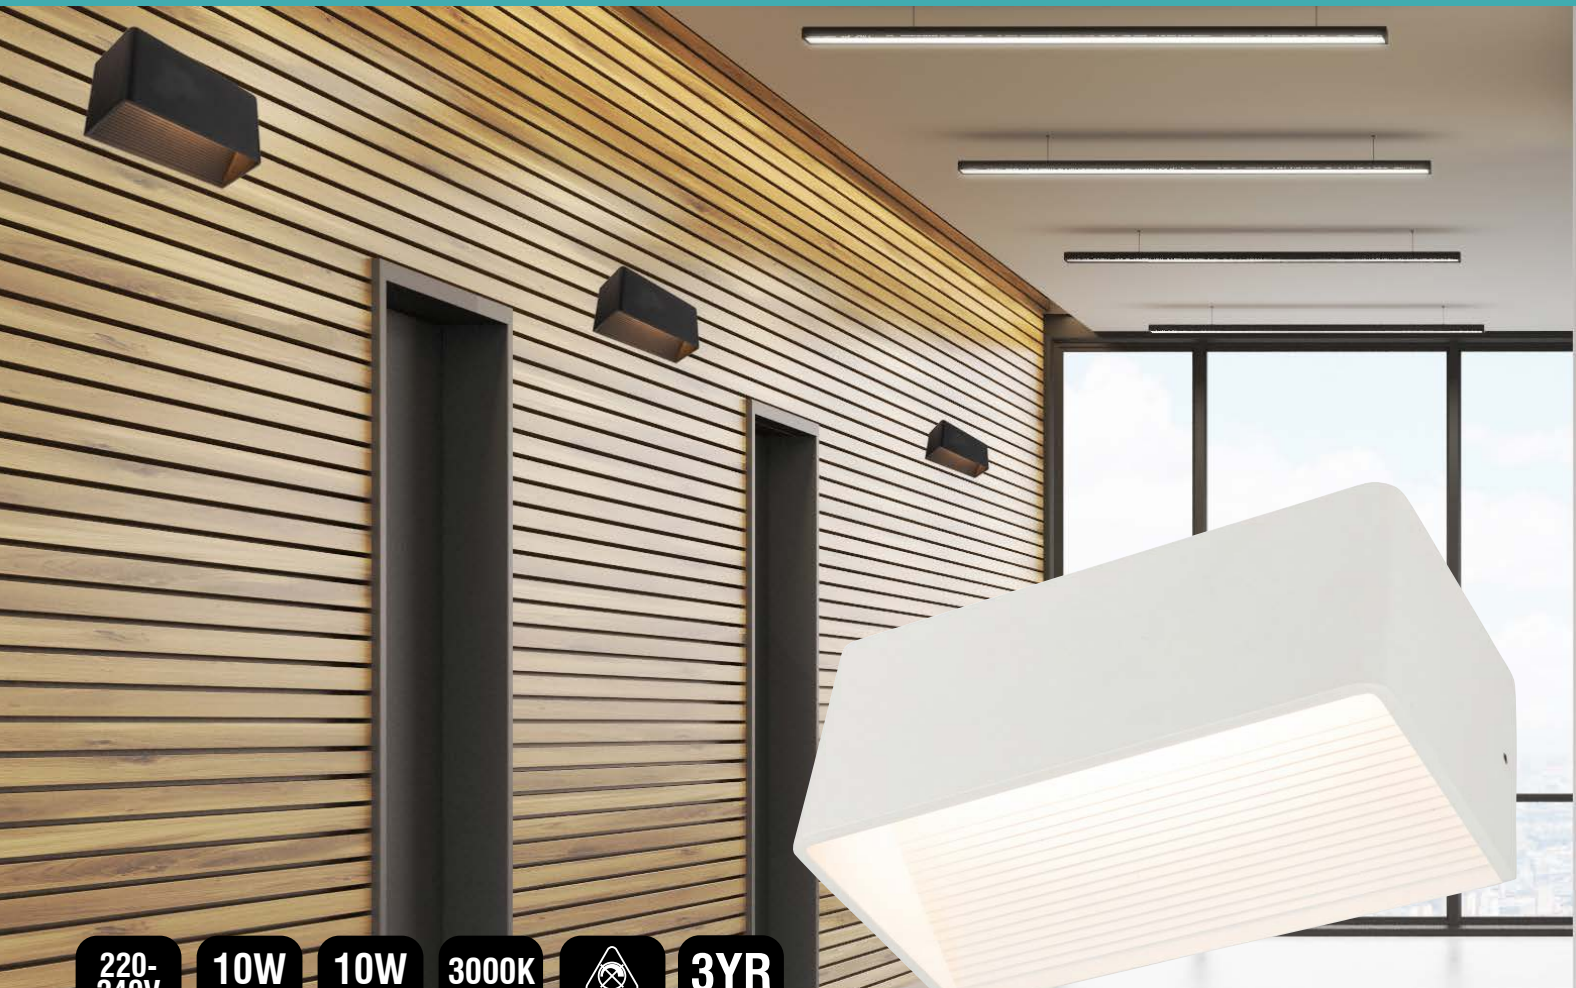

LILA LED WALL LIGHT

220-240V AC	10W 800LM	10W 500LM	3000K WARM WHITE	 NON DIMMABLE	3YR WARRANTY
	WHITE	BLACK			

Contemporary in design and style, the Lila wall light is both functional and decorative, The integrated warm white LED creates a sophisticated accent light in any space.

- Integrated 10W LED light source.
- Warm-white light colour temperature (3000K)
- Frosted diffuser to soften light, minimise shadows and reduce glare.
- Made from diecast aluminium.
- Available in two colours: matt white or matt black.
- 3-year replacement warranty

APPLICATIONS

- For use in hallways, bedrooms, living areas and bathrooms.

WHITE

BLACK

LILA LED WALL LIGHT

TECHNICAL SPECIFICATIONS

Operating voltage:	220-240V / 50Hz
Class:	Class I (1)
Wattage:	10W Total
Lumens:	21837/05: 800 Total Lumens 21837/06: 500 Total Lumens
Colour temperature	3000K Warm White
Colour rendering index:	> 80
Dimmable:	No
Construction:	Housing: Diecast aluminium Diffuser: Frosted Polycarbonate
Ingress protection:	IP20 rated (Indoor only)
Warranty:	3 year replacement
Standards:	AS/NZS 60598.1 AS/NZS 60598.2.1