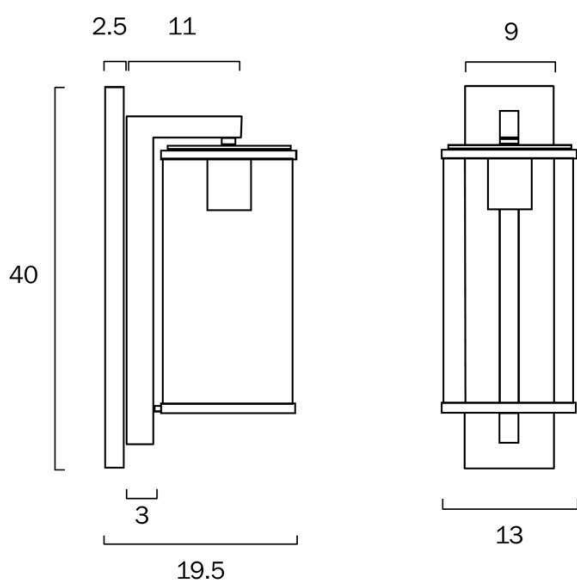

Size

Fixture Diameter (cm)	13.4
Fixture Height (cm)	40.0
Fixture Projection (cm)	19.2

Specification

Voltage Input	240V
Wattage (max)	25
Globe Type	E27
Globe / Light Source qty	1
Globe / Light Source included	No
Electrical Protection	CLASS I - HIGH VOLTAGE, EARTH REQUIRED
IP rating	IP43
Approvals	RCM
Box Contents	Basic mounting screws,Instruction

Replacement Warranty

*3 Years

Barcode**GTIN**

9329501056561

Image -dimensions

Last modification 2022-11-19

PEROVA EX40-BRS 9329501056578

The PEROVA outdoor wall lamp is inspired by the best of minimalist design and is comfortable in any decor. This fixture is framed in solid brass with a tall cylinder. Add a vintage filament style bulb for an industrial look. It features a clear glass cylinder shade to add a rounded touch to this sleek mid-century inspired fixture. Available in 2 sizes as either natural brass or Black.