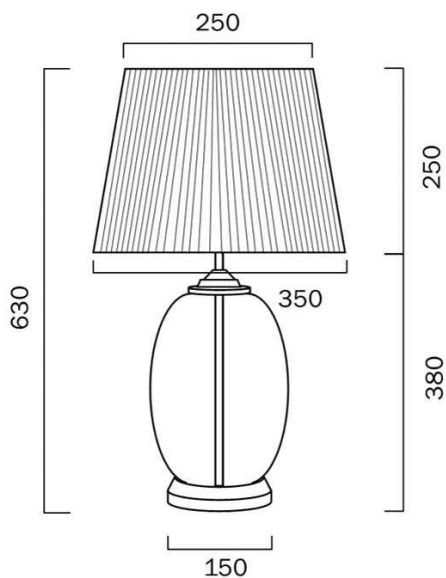

Wattage (max)	25
Globe Type	E27
Globe / Light Source qty	1
Globe / Light Source included	No
Electrical Protection	CLASS II - DOUBLE INSULATED, EARTH NOT REQUIRED
IP rating	IP20
Lead and Plug	Yes
Approvals	RCM
Assembly Required	Yes
Box Contents	Instruction
Care Instructions	Do not use strong liquid cleaners,Wipe clean with a dry cloth
Replacement Warranty	*3 Years

Barcode

GTIN 9329501058589

Image -dimensions