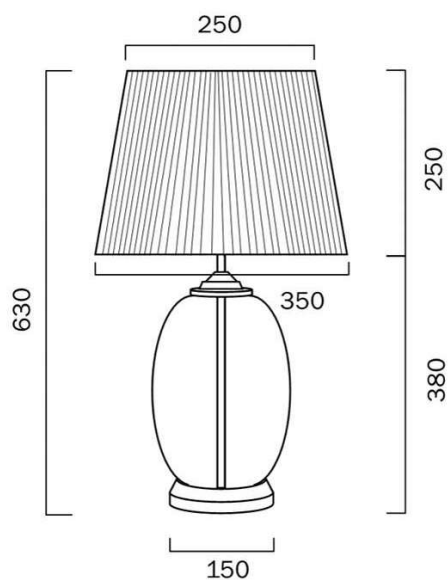

### Size

<b>Fixture Diameter (cm)</b>	35.0
<b>Fixture Height (cm)</b>	63.0
<b>Base Diameter (cm)</b>	15.0
<b>Shade Top (cm)</b>	25.0
<b>Shade Bottom (cm)</b>	35.0
<b>Shade Height (cm)</b>	25.0
<b>Cable Length (cm)</b>	180 (30+Inline Switch+150)

## Image -dimensions

Last modification

2022-11-19