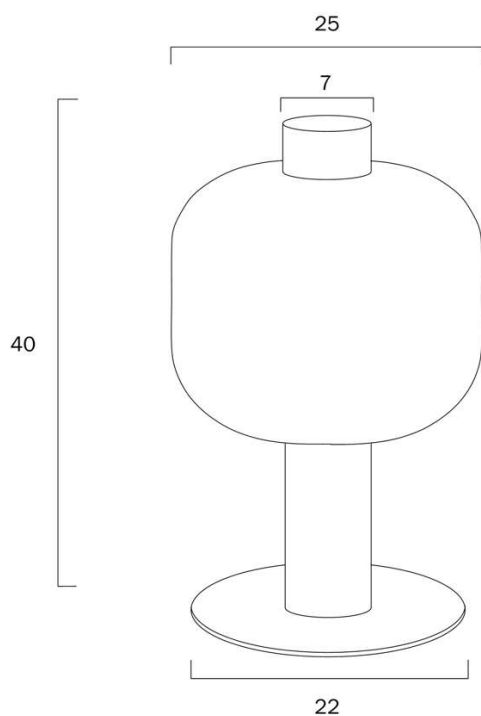

Globe / Light Source qty	1
Globe / Light Source included	No
Electrical Protection	CLASS II - DOUBLE INSULATED, EARTH NOT REQUIRED
IP rating	IP20
Lead and Plug	Yes
Approvals	RCM
Assembly Required	Yes
Box Contents	Instruction
Care Instructions	Do not use strong liquid cleaners,Wipe clean with a dry cloth
Replacement Warranty	*3 Years

Barcode

GTIN 9329501061398

Image -dimensions