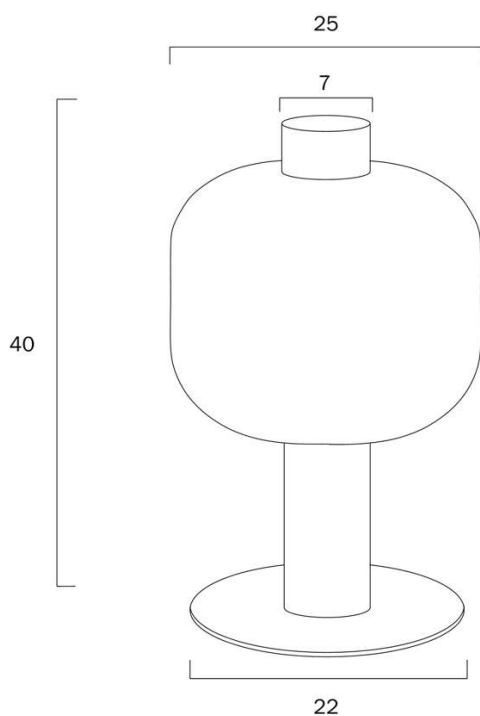

Globe / Light Source qty	1
Globe / Light Source included	No
Electrical Protection	CLASS II - DOUBLE INSULATED, EARTH NOT REQUIRED
IP rating	IP20
Lead and Plug	Yes
Approvals	RCM
Assembly Required	Yes
Box Contents	Instruction
Care Instructions	Do not use strong liquid cleaners,Wipe clean with a dry cloth
Replacement Warranty	*3 Years

Barcode

GTIN 9329501061381

Image -dimensions