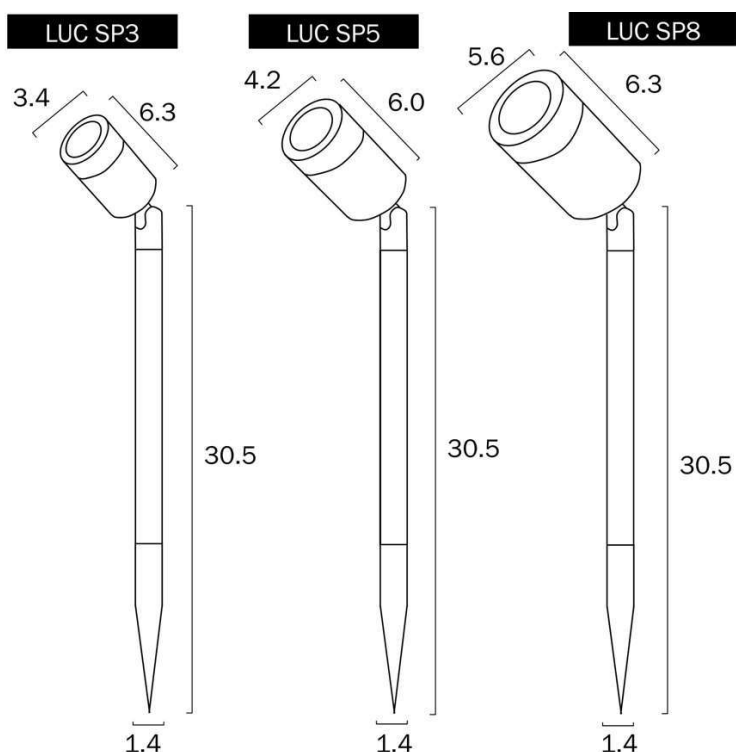

Color Rendering	>84
Dimmable	No
Beam Angle (degree)	22
IP rating	IP65
Approvals	RCM
Box Contents	Instruction
Installation Required	Yes (by Licensed Electrician only)
Care Instructions	Do not use strong liquid cleaners,Wipe clean with a dry cloth
Replacement Warranty	*3 Years

Barcode

GTIN 9329501054291

Image -dimensions

Note: Dimensions are only a guide and may vary due to manufacturing variations.