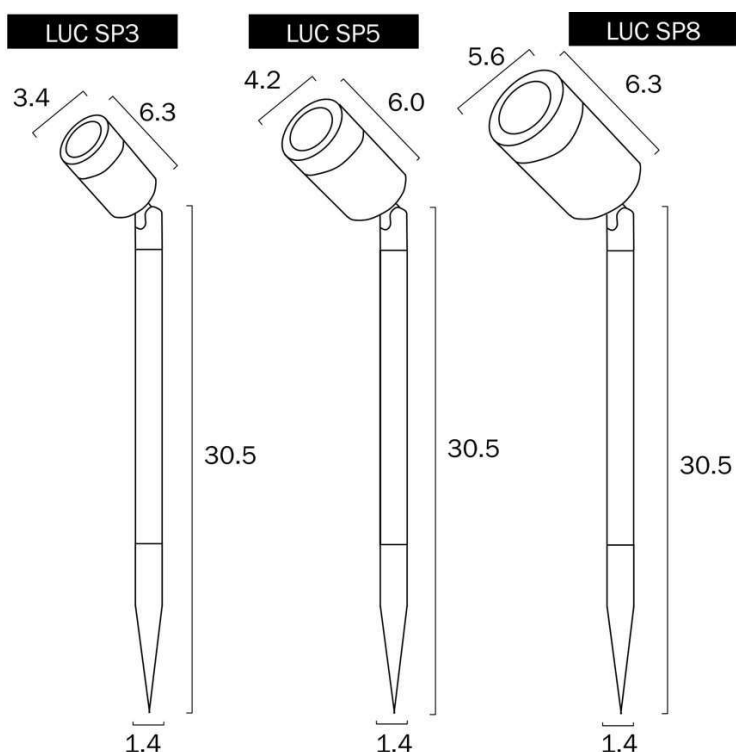

Color Rendering	>84
Dimmable	No
Beam Angle (degree)	36
IP rating	IP65
Approvals	RCM
Box Contents	Instruction
Installation Required	Yes (by Licensed Electrician only)
Care Instructions	Do not use strong liquid cleaners,Wipe clean with a dry cloth
Replacement Warranty	*3 Years

Barcode

GTIN 9329501054284

Image -dimensions

Note: Dimensions are only a guide and may vary due to manufacturing variations.