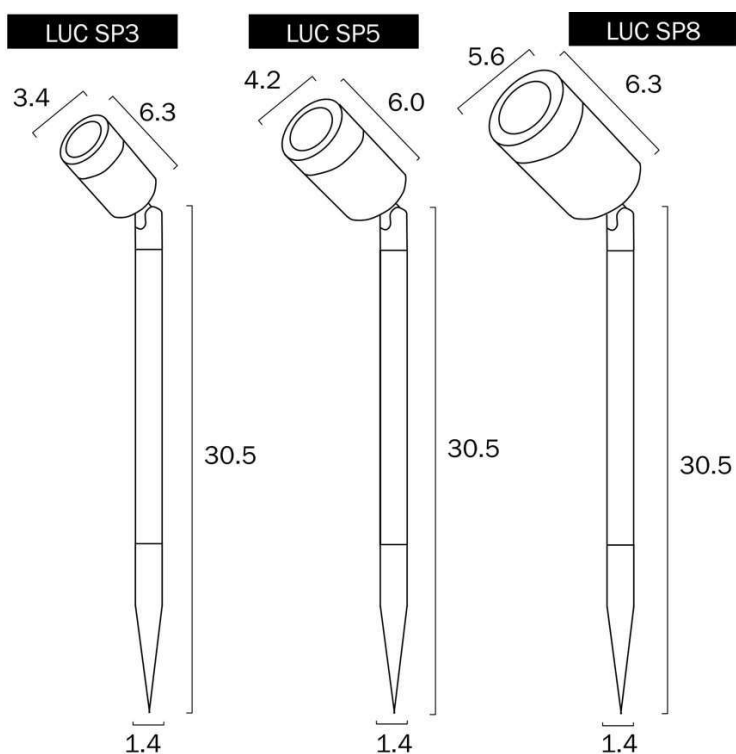

Color Rendering	>84
Dimmable	No
Beam Angle (degree)	32
IP rating	IP65
Approvals	RCM
Box Contents	Instruction
Installation Required	Yes (by Licensed Electrician only)
Care Instructions	Do not use strong liquid cleaners,Wipe clean with a dry cloth
Replacement Warranty	*3 Years

Barcode

GTIN 9329501056516

Image -dimensions

Note: Dimensions are only a guide and may vary due to manufacturing variations.