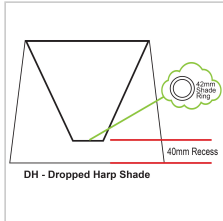

Primary Material	FABRIC
Supplier Code	OL91877
UPI	9324879216777
In The Box	1 x Shade
Warranty / Guarantee	1 Year Replacement Guarantee

Images

Unless stated, fittings do not include globes (bulbs). No representations are made as to the suitability of this product for your application. All fixed lights (other than DIY lights) should be installed by a licensed electrical contractor. Due to continuing product development, some specifications may change over time. Refer to our detailed Terms and Conditions, online at: www.orient-lighting.com.au | Details and specifications are current at the time of printing, and with constant product development, subject to change.

(c) Orient Lighting