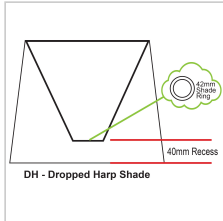

Primary Material	FABRIC
Supplier Code	OL91882
UPI	9324879216784
In The Box	1 x Shade
Warranty / Guarantee	1 Year Replacement Guarantee

Images

Unless stated, fittings do not include globes (bulbs). No representations are made as to the suitability of this product for your application. All fixed lights (other than DIY lights) should be installed by a licensed electrical contractor. Due to continuing product development, some specifications may change over time. Refer to our detailed Terms and Conditions, online at: www.orient-lighting.com.au | Details and specifications are current at the time of printing, and with constant product development, subject to change.

(c) Oriel Lighting