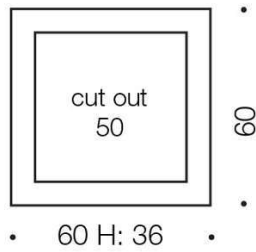

IP rating	IP20
Approvals	RCM
Assembly Required	No
Box Contents	Instruction
Installation Required	Yes (by Licensed Electrician only)
Care Instructions	Do not use strong liquid cleaners,Wipe clean with a dry cloth
Replacement Warranty	*3 Years

Barcode

GTIN 9329501046746

Image -dimensions