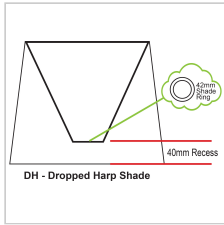

In The Box	1 x Shade
Warranty / Guarantee	1 Year Replacement Guarantee

Images

Unless stated, fittings do not include globes (bulbs). No representations are made as to the suitability of this product for your application. All fixed lights (other than DIY lights) should be installed by a licensed electrical contractor. Due to continuing product development, some specifications may change over time. Refer to our detailed Terms and Conditions, online at: www.orient-lighting.com.au | Details and specifications are current at the time of printing, and with constant product development, subject to change. (c) Oriel Lighting