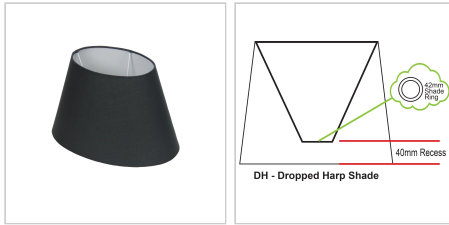

In The Box	1 x Shade
Warranty / Guarantee	1 Year Replacement Guarantee

Images

Unless stated, fittings do not include globes (bulbs). No representations are made as to the suitability of this product for your application. All fixed lights (other than DIY lights) should be installed by a licensed electrical contractor. Due to continuing product development, some specifications may change over time. Refer to our detailed Terms and Conditions, online at: www.oriel-lighting.com.au | Details and specifications are current at the time of printing, and with constant product development, subject to change. (c) Oriel Lighting