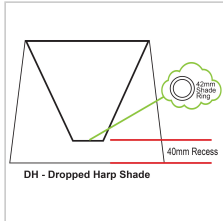

Primary Material	FABRIC
Supplier Code	OL91737
UPI	9324879209205
In The Box	1 x Shade
Warranty / Guarantee	1 Year Replacement Guarantee

Images

Unless stated, fittings do not include globes (bulbs). No representations are made as to the suitability of this product for your application. All fixed lights (other than DIY lights) should be installed by a licensed electrical contractor. Due to continuing product development, some specifications may change over time. Refer to our detailed Terms and Conditions, online at: www.oriel-lighting.com.au | Details and specifications are current at the time of printing, and with constant product development, subject to change.

(c) Oriel Lighting