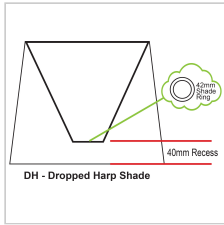

In The Box	1 x Shade
Warranty / Guarantee	1 Year Replacement Guarantee

Images

Unless stated, fittings do not include globes (bulbs). No representations are made as to the suitability of this product for your application. All fixed lights (other than DIY lights) should be installed by a licensed electrical contractor. Due to continuing product development, some specifications may change over time. Refer to our detailed Terms and Conditions, online at: www.orient-lighting.com.au | Details and specifications are current at the time of printing, and with constant product development, subject to change. (c) Oriël Lighting