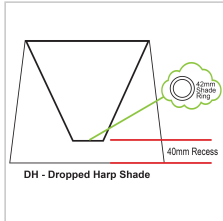

Primary Material	FABRIC
Supplier Code	OL91735
UPI	9324879209281
In The Box	1 x Shade
Warranty / Guarantee	1 Year Replacement Guarantee

Images

Unless stated, fittings do not include globes (bulbs). No representations are made as to the suitability of this product for your application. All fixed lights (other than DIY lights) should be installed by a licensed electrical contractor. Due to continuing product development, some specifications may change over time. Refer to our detailed Terms and Conditions, online at: www.orient-lighting.com.au | Details and specifications are current at the time of printing, and with constant product development, subject to change.

(c) Oriel Lighting