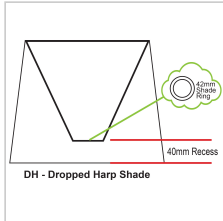

Primary Material	FABRIC
Supplier Code	OL91854
UPI	9324879209601
In The Box	1 x Shade
Warranty / Guarantee	1 Year Replacement Guarantee

Images

Unless stated, fittings do not include globes (bulbs). No representations are made as to the suitability of this product for your application. All fixed lights (other than DIY lights) should be installed by a licensed electrical contractor. Due to continuing product development, some specifications may change over time. Refer to our detailed Terms and Conditions, online at: www.oriel-lighting.com.au | Details and specifications are current at the time of printing, and with constant product development, subject to change.

(c) Oriel Lighting