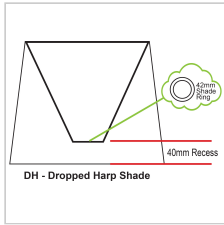

In The Box	1 x Shade
Warranty / Guarantee	1 Year Replacement Guarantee

Images

Unless stated, fittings do not include globes (bulbs). No representations are made as to the suitability of this product for your application. All fixed lights (other than DIY lights) should be installed by a licensed electrical contractor. Due to continuing product development, some specifications may change over time. Refer to our detailed Terms and Conditions, online at: www.orient-lighting.com.au | Details and specifications are current at the time of printing, and with constant product development, subject to change. (c) Oriol Lighting