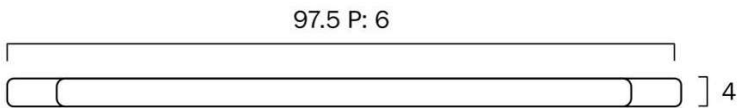

Dimmable	No
Power Factor	>0.90
Control Gear Included	Yes-integrated
Current Output	280
Electrical Protection	CLASS I - HIGH VOLTAGE, EARTH REQUIRED
IP rating	IP44
Approvals	RCM
Assembly Required	Yes
Box Contents	Basic mounting screws,Instruction
Installation Required	Yes (by Licensed Electrician only)
Care Instructions	Do not use strong liquid cleaners,Wipe clean with a dry cloth
Replacement Warranty	*3 Years

Barcode

GTIN 9329501052792

Image -dimensions