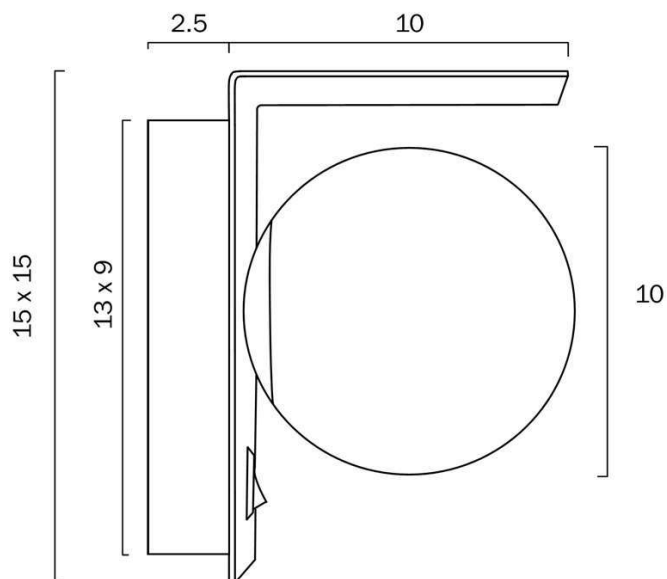

Last modification

2022-11-15

OLIO WB1-BKOP

9329501061954

The OLIO 1 wall lamp is a fusion of the round and square shape. The lamp shade is made from mouth blown opal matt glass and the base is made from laser cut single fold steel. A on/off rocker switch is included, making the Olio an ideal wall lamp for your bedside.

Size

Fixture Width (cm)	15.0
Fixture Height (cm)	15.0
Fixture Projection (cm)	12.7
Canopy Projection (cm)	2.5
Canopy Width (cm)	9.0
Canopy Height	13.0
Glass Diameter	10.00

Specification

Voltage Input	240V
Wattage (max)	6

Barcode

GTIN 9329501061954

Image -dimensions

Last modification

2022-11-15

OLIO WB1-AGOP 9329501061961

The OLIO 1 wall lamp is a fusion of the round and square shape. The lamp shade is made from mouth blown opal matt glass and the base is made from laser cut single fold steel. A on/off rocker switch is included, making the Olio an ideal wall lamp for your bedside.

Size

Fixture Width (cm)	15.0
Fixture Height (cm)	15.0
Fixture Projection (cm)	12.5
Canopy Projection (cm)	2.5
Canopy Width (cm)	9.0
Canopy Height	13.0
Glass Diameter	10.00

Specification

Voltage Input	240V
Wattage (max)	6