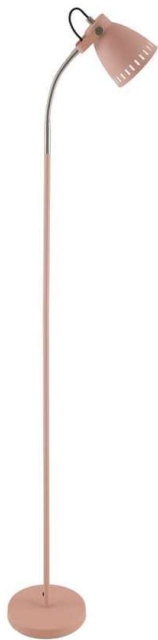

Last modification 2022-11-13

NOVA FL-AB 9329501055069

The best parts of modern task lamp design combined to create the NOVA. Spun metal shade to house a standard A60 globe attached by a saddle deco and a flexi arm for adjustment. On/off switch located from the lamp base. Also available as table lamp.

Overview

Family name	Nova
Categories	Floor Lamps
Switch	Foot Switch
Usage	Indoor Lighting,Trade Selection

Color / Material

Fixture Color	Antique Brass
Fixture Material	Metal
Shade Color	Antique Brass
Shade Material	Metal
Base Color	Antique Brass
Base Material	Metal
Cable Color	Black
Cable Material	PVC

Size

Fixture Length (cm)	40.8
Fixture Width (cm)	20.5
Fixture Height (cm)	155.7
Base Diameter (cm)	20.5
Base Height (cm)	3.0
Shade Diameter (cm)	14.0
Shade Height (cm)	12.0
Cable Length (cm)	200 (50+Foot Switch+150)

Specification

Voltage Input	240V
Wattage (max)	25

All representations within this document are subject to copyright. ELECTRICAL INSTALLATIONS MUST BE PERFORMED BY A QUALIFIED ELECTRICAL CONTRACTOR AND INSTALLED IN ACCORDANCE WITH AS/NZS 3000.
NOTE : All images , descriptions and dimensions are indicative. Please check latest version of item detail on Telbix website prior to ordering or installation.