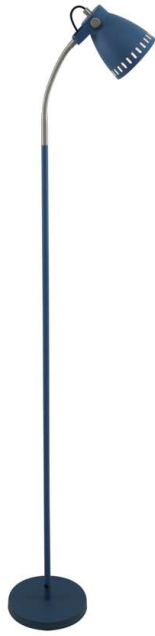

Last modification 2022-11-13

NOVA FL-GY 9329501055021

The best parts of modern task lamp design combined to create the NOVA. Spun metal shade to house a standard A60 globe attached by a saddle deco and a flexi arm for adjustment. On/off switch located from the lamp base. Also available as table lamp.

Overview

Family name	Nova
Categories	Floor Lamps
Switch	Foot Switch
Usage	Indoor Lighting,Trade Selection

Color / Material

Fixture Color	Grey
Fixture Material	Metal
Shade Color	Grey
Shade Material	Metal
Base Color	Grey
Base Material	Metal
Cable Color	Black
Cable Material	PVC

Size

Fixture Length (cm)	40.8
Fixture Width (cm)	20.5
Fixture Height (cm)	155.7
Base Diameter (cm)	20.5
Base Height (cm)	3.0
Shade Diameter (cm)	14.0
Shade Height (cm)	12.0
Cable Length (cm)	200 (50+Foot Switch+150)

Specification

Voltage Input	240V
Wattage (max)	25

All representations within this document are subject to copyright. ELECTRICAL INSTALLATIONS MUST BE PERFORMED BY A QUALIFIED ELECTRICAL CONTRACTOR AND INSTALLED IN ACCORDANCE WITH AS/NZS 3000.
NOTE : All images , descriptions and dimensions are indicative. Please check latest version of item detail on Telbix website prior to ordering or installation.