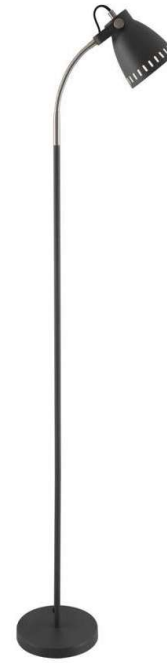

Last modification

2022-11-13

NOVA FL-BL 9329501055038

The best parts of modern task lamp design combined to create the NOVA. Spun metal shade to house a standard A60 globe attached by a saddle deco and a flexi arm for adjustment. On/off switch located from the lamp base. Also available as table lamp.

Overview

Family name	Nova
Categories	Floor Lamps
Switch	Foot Switch
Usage	Indoor Lighting,Trade Selection

Color / Material

Fixture Color	Blue
Fixture Material	Metal
Shade Color	Blue
Shade Material	Metal
Base Color	Blue
Base Material	Metal
Cable Color	Black
Cable Material	PVC

Size

Fixture Length (cm)	40.8
Fixture Width (cm)	20.5
Fixture Height (cm)	155.7
Base Diameter (cm)	20.5
Base Height (cm)	3.0
Shade Diameter (cm)	14.0
Shade Height (cm)	12.0
Cable Length (cm)	200 (50+Foot Switch+150)

Specification

Voltage Input	240V
Wattage (max)	25

All representations within this document are subject to copyright. ELECTRICAL INSTALLATIONS MUST BE PERFORMED BY A QUALIFIED ELECTRICAL CONTRACTOR AND INSTALLED IN ACCORDANCE WITH AS/NZS 3000.
NOTE : All images , descriptions and dimensions are indicative. Please check latest version of item detail on Telbix website prior to ordering or installation.