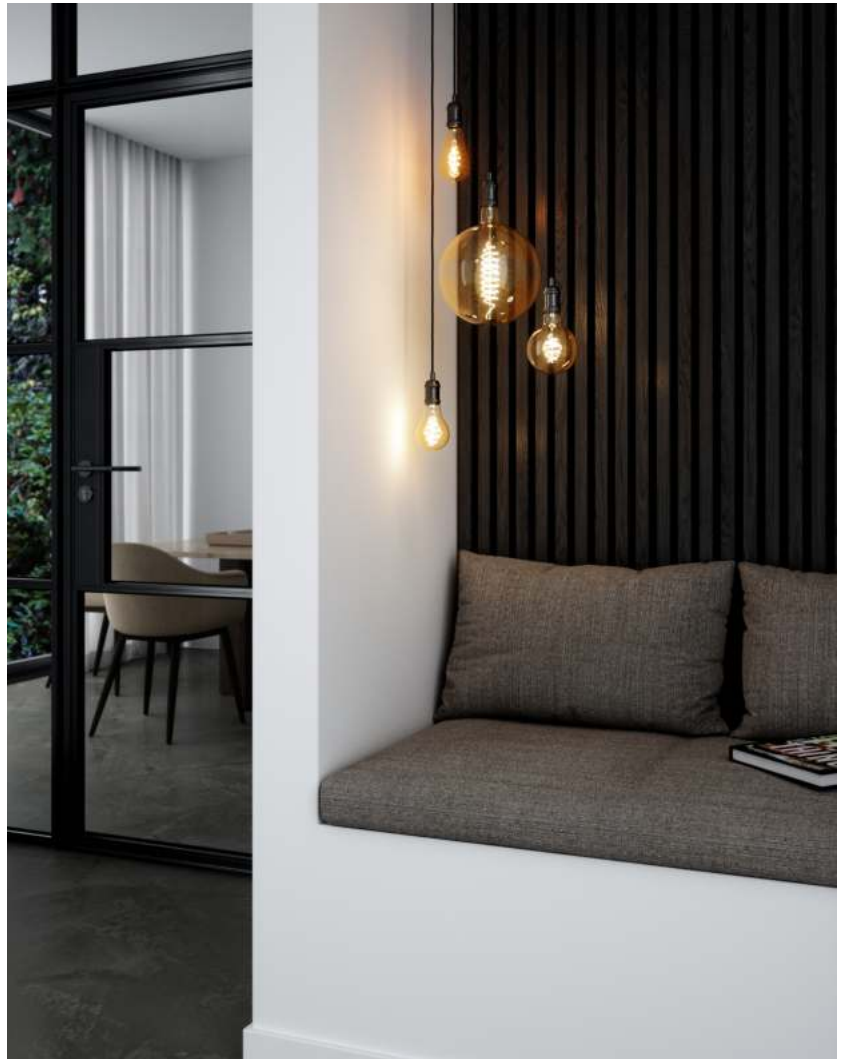

SMART E27 G200 DECO | LIGHT BULB | AMBER

2170122747

nordlux®

Voltage (V): 230 Volt
Bulb base: E27

Color: Amber

Height (cm): 26

EAN: 5704924006432
TUN: 2144223
Item Number: 2170122747
Pcs Per Master Carton: 3

Sales Box Height (cm): 27.5
Sales Box Width(cm): 21
Sales Box Depth (cm): 21
Sales Box Volume m³ : 0.0121
Product net weight (kg): 0.27

Brightness of light (Lumen): 380
Color Temperature (K): 2200
Ra-value : 80
Lifetime (h): 15000
Beam Angle (°) : 360
Candela (cd) (for directional lamp only): 0
Energy Class: G
Actual Watt (W): 4.7

- Decorative croissant-shaped LED • Warm white light (2200 kelvin)
- Dimmable