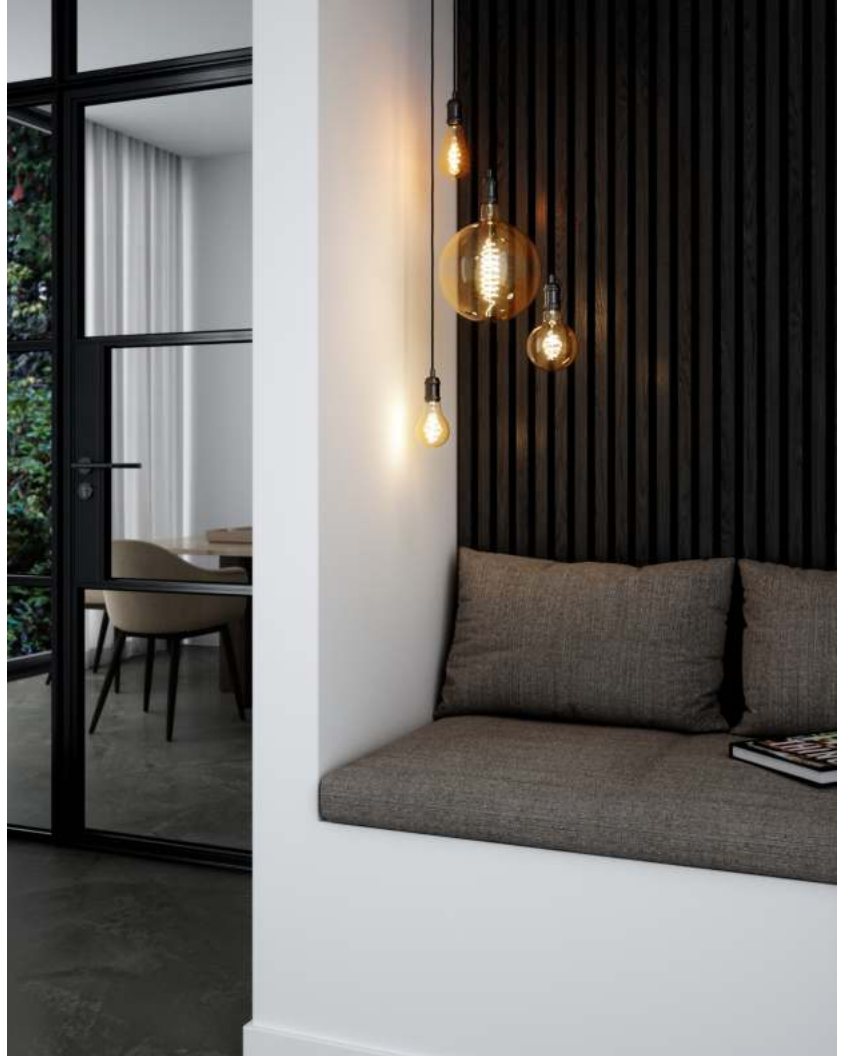

SMART E27 ST64 DECO | LIGHT BULB | AMBER

2170112747

nordlux®

Voltage (V): 230 Volt
Bulb base: E27

Color: Amber

Height (cm): 14

EAN: 5704924006418
TUN: 2144222
Item Number: 2170112747
Pcs Per Master Carton: 6

Sales Box Height (cm): 15
Sales Box Width(cm): 7
Sales Box Depth (cm): 7
Sales Box Volume m³ : 0.0007
Product net weight (kg): 0.048

Brightness of light (Lumen): 380
Color Temperature (K): 2200
Ra-value : 80
Lifetime (h): 15000
Beam Angle (°) : 360
Candela (cd) (for directional lamp only): 0
Energy Class: G
Actual Watt (W): 4.7

- Decorative croissant-shaped LED • Warm white light (2200 kelvin)
- Dimmable • Retro Edison shape