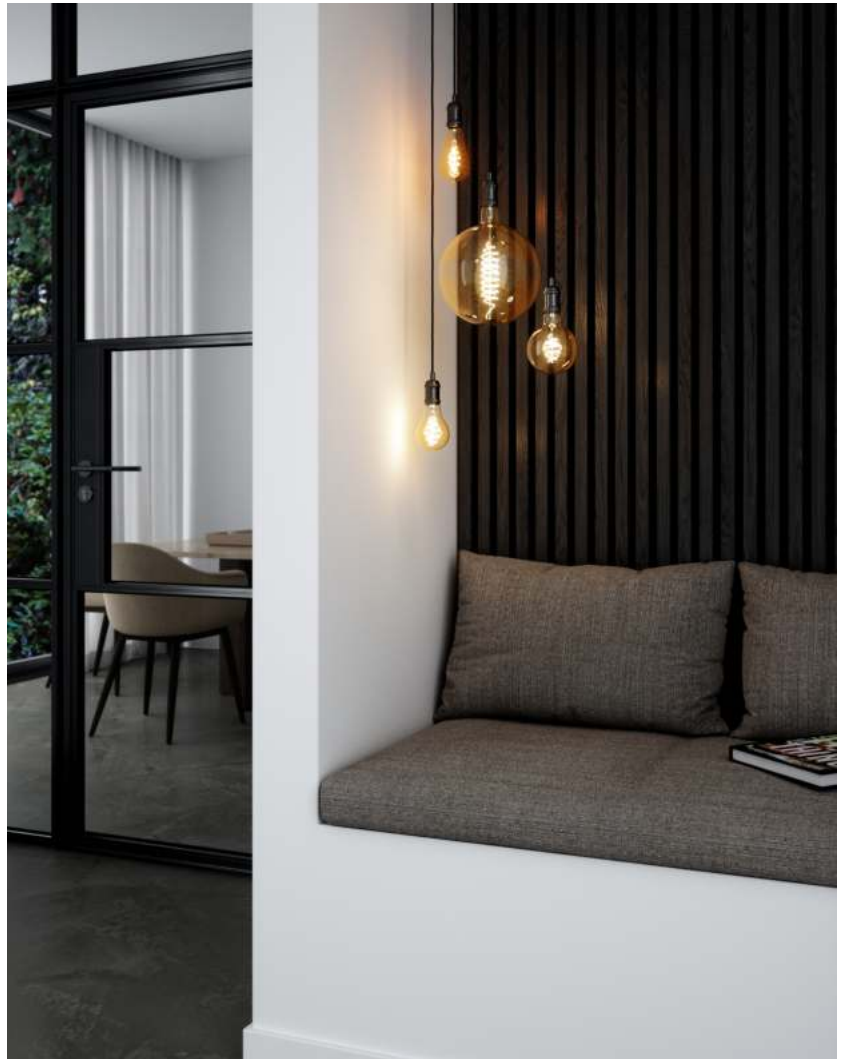

SMART E27 G95 DECO | LIGHT BULB | AMBER

2170132747

nordlux®

Voltage (V): 230 Volt
Bulb base: E27

Color: Amber

Height (cm): 13.7

EAN: 5704924006425
TUN: 2144225
Item Number: 2170132747
Pcs Per Master Carton: 3

Sales Box Height (cm): 15
Sales Box Width(cm): 10
Sales Box Depth (cm): 10
Sales Box Volume m³ : 0.0015
Product net weight (kg): 0.063

Brightness of light (Lumen): 380
Color Temperature (K): 2200
Ra-value : 80
Lifetime (h): 15000
Beam Angle (°) : 360
Candela (cd) (for directional lamp only): 0
Energy Class: G
Actual Watt (W): 4.7

- Decorative croissant-shaped LED • Warm white light (2200 kelvin)
- Dimmable