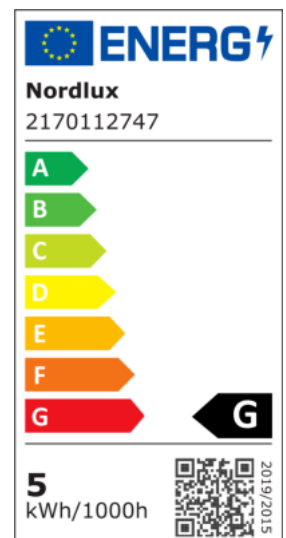

Decorative Smart E27 Edison bulb in amber colour and with a croissant shaped light source. The warm white light creates a cosy atmosphere. Reduce or increase the brightness with your smartphone or tablet, or add a Smart Remote Control to control your lights without your smartphone.