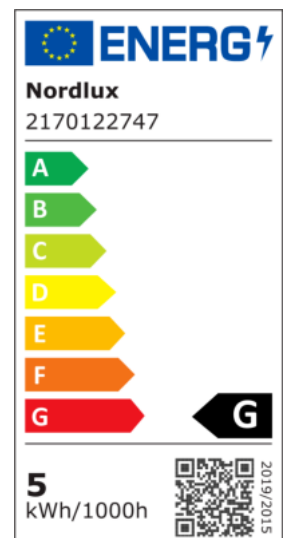

Decorative Smart E27 giant globe in amber colour and with a croissant shaped light source. The warm white light creates a cosy atmosphere. Reduce or increase the brightness with your smartphone or tablet, or add a Smart Remote Control to control your lights without your smartphone.