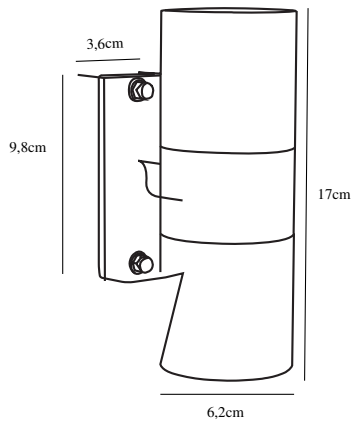

TIN DOUBLE | WALL LIGHT | BLACK

21279903

nordlux®

Voltage (V): 230 Volt
IP degree: IP54
Maximum bulb wattage (W):
2X35W
Class (Class 1, Class 2, Class 3):
Class 1 (Earth contact)
Bulb base: GU10
Parallel connection: False

Height (cm): 17
Projection (cm): 11
EAN: 5701581327788
TUN: 1827977
Item Number: 21279903

Pcs Per Master Carton: 3
Sales Box Height (cm): 18
Sales Box Width(cm): 7
Sales Box Depth (cm): 13
Sales Box Volume m³ : 0.0016
Product net weight (kg): 0.72