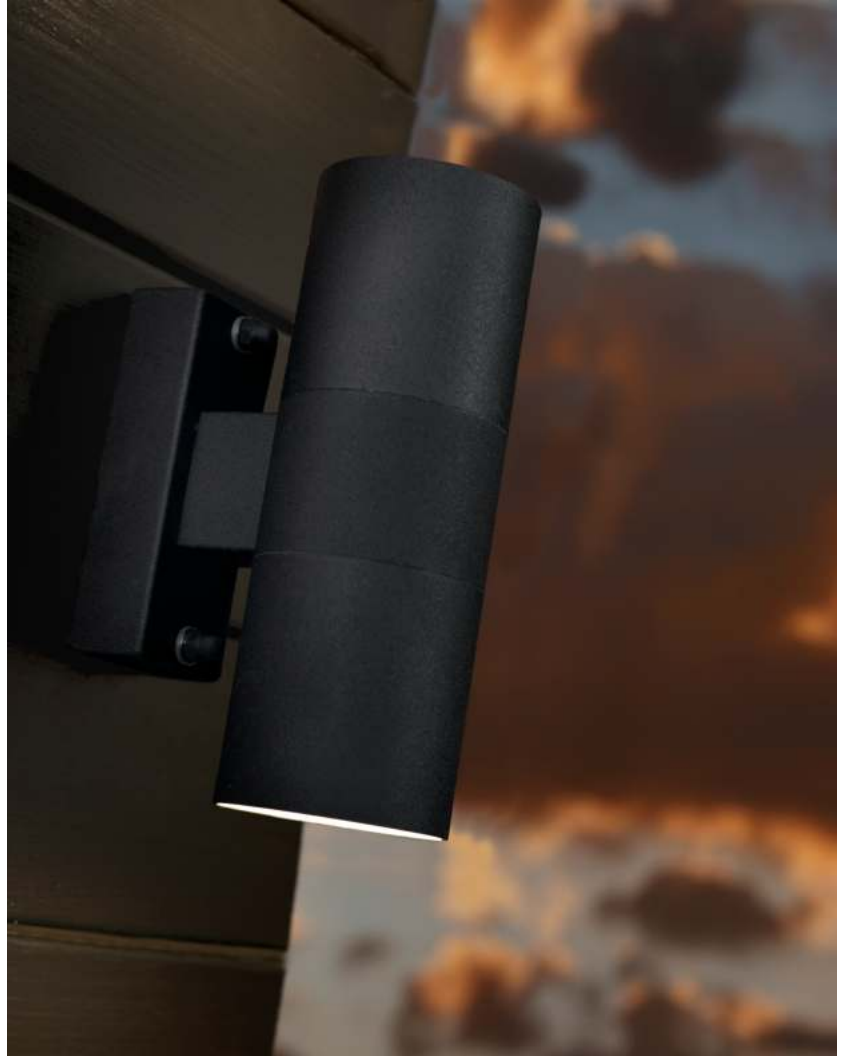

TIN DOUBLE | WALL LIGHT | BLACK

21279903

nordlux®

Voltage (V): 230 Volt
IP degree: IP54
Maximum bulb wattage (W):
2X35W
Class (Class 1, Class 2, Class 3):
Class 1 (Earth contact)
Bulb base: GU10
Parallel connection: False

Primary material: Metal
Secondary material: Glass
Color of the Glass: Clear
Suitable for Seaside: No
Color: Black

• Both up- and downlight

Stylish outdoor wall light from Nordlux in streamlined design – a gorgeous outdoor light source for the front door or near the carport. The light has two light bulbs, which give an elegant and interesting lighting.