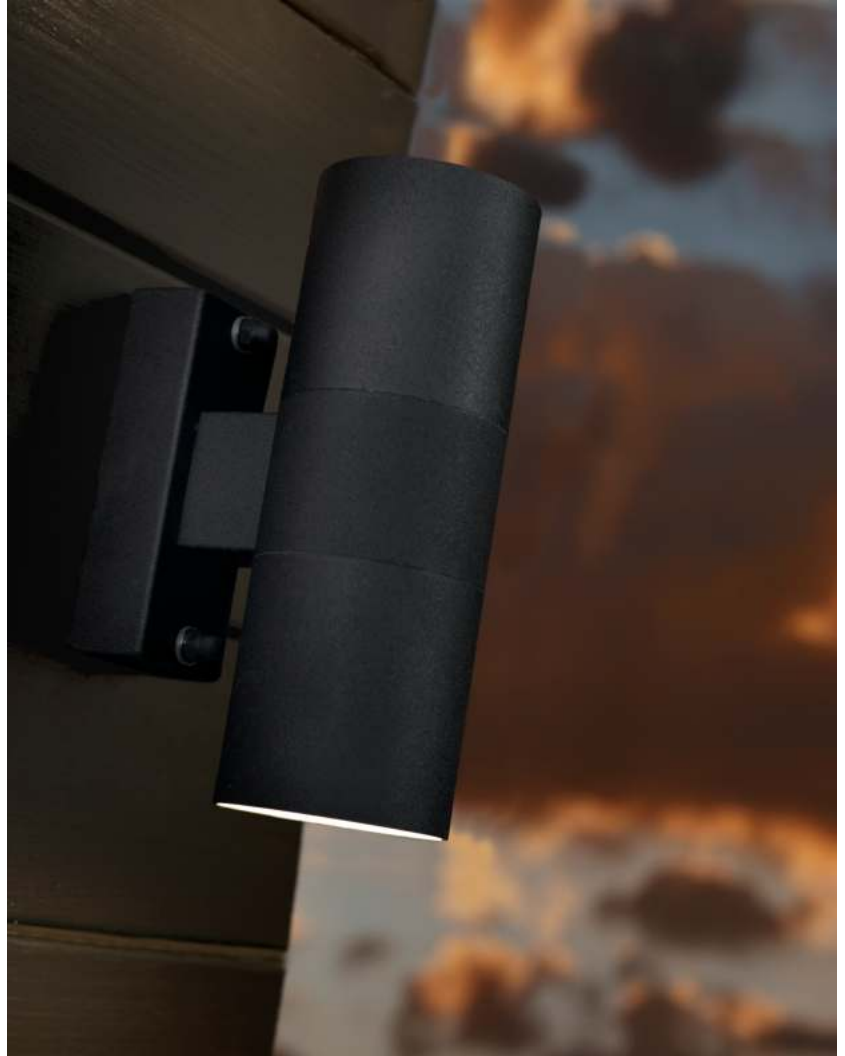

TIN DOUBLE | WALL LIGHT | BLACK

21279903

nordlux®

Voltage (V): 230 Volt
IP degree: IP54
Maximum bulb wattage (W):
2X35W
Class (Class 1, Class 2, Class 3):
Class 1 (Earth contact)
Bulb base: GU10
Parallel connection: False

Height (cm): 17
Projection (cm): 11
EAN: 5701581327788
TUN: 1827977
Item Number: 21279903

Pcs Per Master Carton: 3
Sales Box Height (cm): 18
Sales Box Width(cm): 7
Sales Box Depth (cm): 13
Sales Box Volume m³ : 0.0016
Product net weight (kg): 0.72

Primary material: Metal
Secondary material: Glass
Color of the Glass: Clear
Suitable for Seaside: No
Color: Black

• Both up- and downlight

Stylish outdoor wall light from Nordlux in streamlined design – a gorgeous outdoor light source for the front door or near the carport. The light has two light bulbs, which give an elegant and interesting lighting.