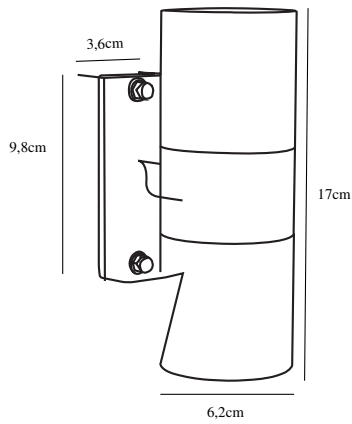

Height (cm): 17
Projection (cm): 11
EAN: 5701581327788
TUN: 1827977
Item Number: 21279903

Pcs Per Master Carton: 3
Sales Box Height (cm): 18
Sales Box Width(cm): 7
Sales Box Depth (cm): 13
Sales Box Volume m³ : 0.0016
Product net weight (kg): 0.72

TIN DOUBLE | WALL LIGHT | BLACK

21279903

nordlux®

Voltage (V): 230 Volt
IP degree: IP54
Maximum bulb wattage (W):
2X35W
Class (Class 1, Class 2, Class 3):
Class 1 (Earth contact)
Bulb base: GU10
Parallel connection: False