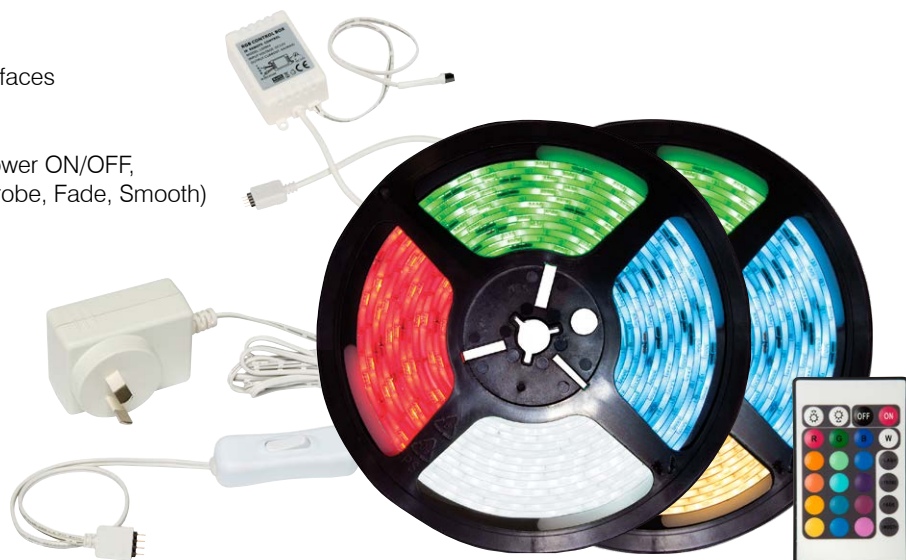

LED STRIP LIGHT KIT RGB + WHITE

Create the perfect ambiance with RGB strip lighting. Choose from a range of colours from the remote to set the scene for whatever mood you're in. The RGB plus white strip lets you experience light to fit your mood or activity.

- Adjust the colours, brightness and dim to suit your mood.
- Dimmable via remote.
- Includes 24 button IR remote
- Double-sided 3M adhesive tape for firm holding on surfaces
- Cutable every 16.7cm or 6 LED's.
- Multiple functions available through remote include: Power ON/OFF, dimming, colour selection buttons, 4 Modes (Flash, Strobe, Fade, Smooth)
- Strip Light Kits includes
 - 10m flexible LED strip
 - Power supply LED driver
 - RGB + White remote and IR receiver
 - 2 x 5-pin strip connectors
 - 4 x 5-pin reconnectable cables
 - 8 x reconnection cable clips
 - 20 x saddles
 - 40 x screws

APPLICATIONS

- Ideal for any residential or commercial interior space
- Add accent lighting room, hallway or stairs.

LED STRIP LIGHT RGB + WHITE

TECHNICAL SPECIFICATIONS

Operating voltage:	100-240V / 50Hz
Class:	Power Supply: Class II (2) LED Strip: Class III (3)
Rated Power:	20114: 18W Total (180 RGB, 180CW LED) 21937: 36W Total (180 RGB LED, 180 WW LED)
Output:	20114: 12V 2A DC 21937: 24W 1A DC
Lumens:	135lm per metre (White only)
Colour temperature:	20114: RGB plus Cool White 21937: RGB and Warm White
Dimmable:	Yes via remote
Ingress protection:	IP65
Plug & cord:	2-pin SAA approved, 1.8m length
Warranty:	3 year replacement
Standards:	AS/NZS 61347-2-13

INSTALLATION

Do-It-Yourself

	MODEL	Length	DESCRIPTION	BOX SIZE	GROSS WEIGHT	BOX QTY	BARCODE/TUN
RETAIL BOX	20114	10m	LED Strip Light RGB+CW		0.57 kg	1 pc	9 312641 201144 >
INNER CTN	20114	10m	LED Strip Light RGB+CW		5.70kg	10 pc	19312641201141
RETAIL BOX	21937	10m	LED Strip Light RGB+WW		0.57 kg	1 pc	9 312641 219378 >
INNER CTN	21937	10m	LED Strip Light RGB+WW		5.70kg	10 pc	19312641219375