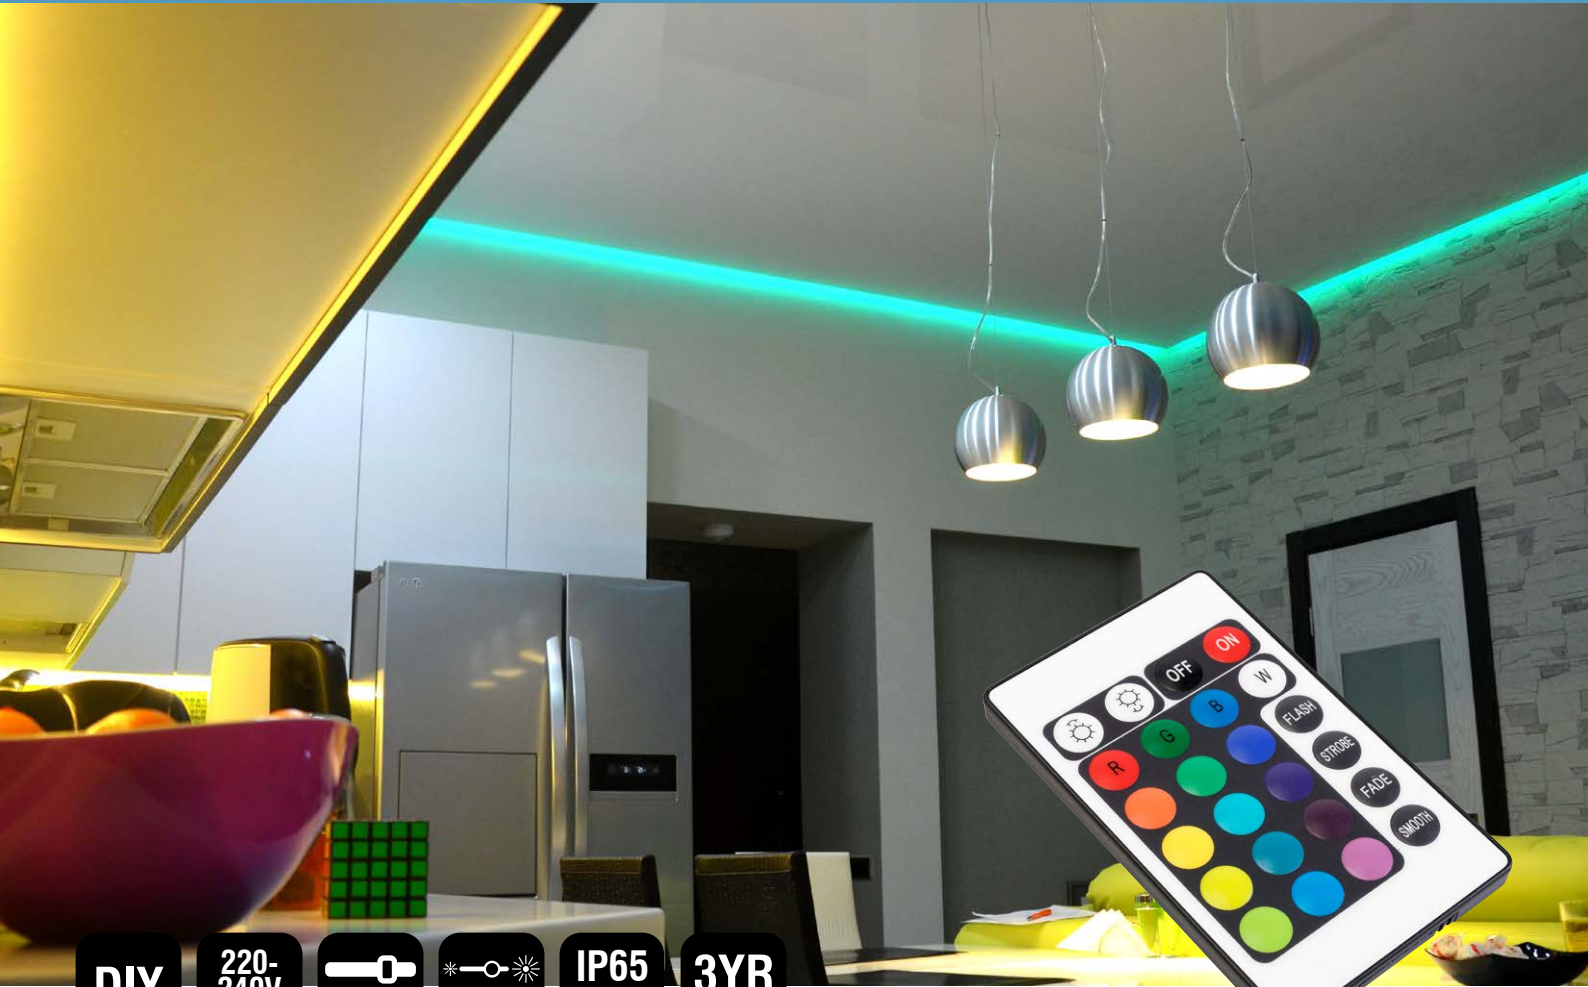

LED STRIP LIGHT KIT RGB + WHITE

Create the perfect ambiance with RGB strip lighting. Choose from a range of colours from the remote to set the scene for whatever mood you're in. The RGB plus white strip lets you experience light to fit your mood or activity.

- Adjust the colours, brightness and dim to suit your mood.
- Dimmable via remote.
- Includes 24 button IR remote
- Double-sided 3M adhesive tape for firm holding on surfaces
- Cutable every 16.7cm or 6 LED's.
- Multiple functions available through remote include: Power ON/OFF, dimming, colour selection buttons, 4 Modes (Flash, Strobe, Fade, Smooth)
- Strip Light Kits includes
 - 10m flexible LED strip
 - Power supply LED driver
 - RGB + White remote and IR receiver
 - 2 x 5-pin strip connectors
 - 4 x 5-pin reconnectable cables
 - 8 x reconnection cable clips
 - 20 x saddles
 - 40 x screws

APPLICATIONS

- Ideal for any residential or commercial interior space
- Add accent lighting room, hallway or stairs.

LED STRIP LIGHT RGB + WHITE

TECHNICAL SPECIFICATIONS

Operating voltage:	100-240V / 50Hz
Class:	Power Supply: Class II (2) LED Strip: Class III (3)
Rated Power:	20114: 18W Total (180 RGB, 180CW LED) 21937: 36W Total (180 RGB LED, 180 WW LED)
Output:	20114: 12V 2A DC 21937: 24W 1A DC
Lumens:	135lm per metre (White only)
Colour temperature:	20114: RGB plus Cool White 21937: RGB and Warm White
Dimmable:	Yes via remote
Ingress protection:	IP65
Plug & cord:	2-pin SAA approved, 1.8m length
Warranty:	3 year replacement
Standards:	AS/NZS 61347-2-13