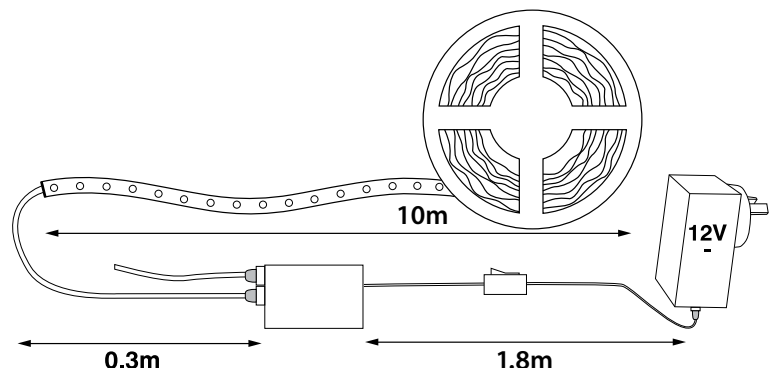

- Adjust the colours, brightness and dim to suit your mood.
- Dimmable via remote.
- Includes 24 button IR remote
- Double-sided 3M adhesive tape for firm holding on surfaces
- Cutable every 16.7cm or 6 LED's.
- Multiple functions available through remote include: Power ON/OFF, dimming, colour selection buttons, 4 Modes (Flash, Strobe, Fade, Smooth)
- Strip Light Kits includes
 - 10m flexible LED strip
 - Power supply LED driver
 - RGB + White remote and IR receiver
 - 2 x 5-pin strip connectors
 - 4 x 5-pin reconnectable cables
 - 8 x reconnection cable clips
 - 20 x saddles
 - 40 x screws

APPLICATIONS

- Ideal for any residential or commercial interior space
- Add accent lighting room, hallway or stairs.

LED STRIP LIGHT RGB + WHITE

TECHNICAL SPECIFICATIONS

Operating voltage:	100-240V / 50Hz
Class:	Power Supply: Class II (2) LED Strip: Class III (3)
Rated Power:	20114: 18W Total (180 RGB, 180CW LED) 21937: 36W Total (180 RGB LED, 180 WW LED)
Output:	20114: 12V 2A DC 21937: 24W 1A DC
Lumens:	135lm per metre (White only)
Colour temperature:	20114: RGB plus Cool White 21937: RGB and Warm White
Dimmable:	Yes via remote
Ingress protection:	IP65
Plug & cord:	2-pin SAA approved, 1.8m length
Warranty:	3 year replacement
Standards:	AS/NZS 61347-2-13

INSTALLATION

Do-It-Yourself

	MODEL	Length	DESCRIPTION	BOX SIZE	GROSS WEIGHT	BOX QTY	BARCODE/TUN
RETAIL BOX	20114	10m	LED Strip Light RGB+CW		0.57 kg	1 pc	9 312641 201144 >
INNER CTN	20114	10m	LED Strip Light RGB+CW		5.70kg	10 pc	19312641201141
RETAIL BOX	21937	10m	LED Strip Light RGB+WW		0.57 kg	1 pc	9 312641 219378 >
INNER CTN	21937	10m	LED Strip Light RGB+WW		5.70kg	10 pc	19312641219375