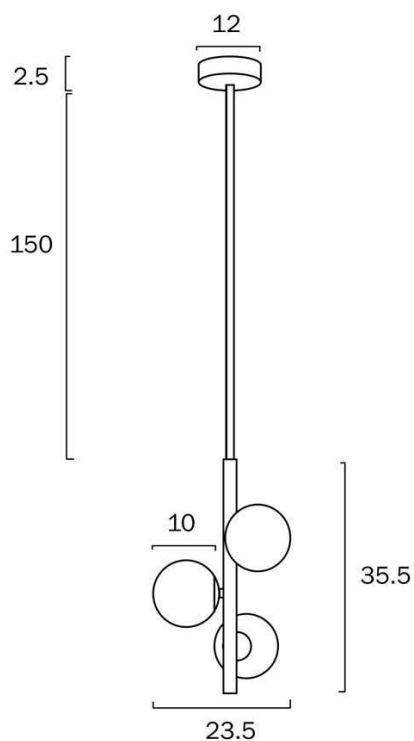

Globe / Light Source qty	3
Globe / Light Source included	No
Dimmable	Globe Dependant
Electrical Protection	CLASS I - HIGH VOLTAGE, EARTH REQUIRED
IP rating	IP20
Approvals	RCM
Assembly Required	Yes
Box Contents	Basic mounting screws,Instruction
Installation Required	Yes (by Licensed Electrician only)
Care Instructions	Do not use strong liquid cleaners,Wipe clean with a dry cloth
Replacement Warranty	*3 Years

Barcode

GTIN 9329501062258

Image -dimensions