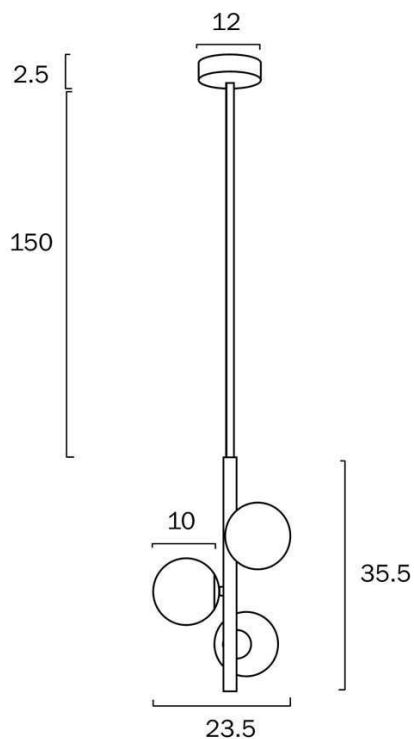

Globe / Light Source qty	3
Globe / Light Source included	No
Dimmable	Globe Dependant
Electrical Protection	CLASS I - HIGH VOLTAGE, EARTH REQUIRED
IP rating	IP20
Approvals	RCM
Assembly Required	Yes
Box Contents	Basic mounting screws,Instruction
Installation Required	Yes (by Licensed Electrician only)
Care Instructions	Do not use strong liquid cleaners,Wipe clean with a dry cloth
Replacement Warranty	*3 Years

Barcode

GTIN 9329501060391

Image -dimensions