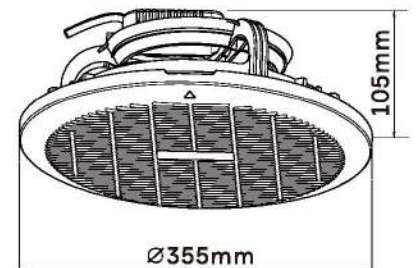

SHIPPING

Model	Package Size	Gross Weight	Carton Qty
MFJ200	310 x 128 x 310mm	1.5kg	6
MFJ250	365 x 128 x 365mm	1.8kg	6

AVAILABLE IN WHITE ONLY

Model	Colour	Barcode
MFJ200	White	9 356001 088686
MFJ250	White	9 356001 088006