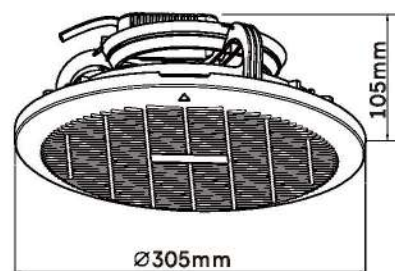

JustAir 200

JustAir 250

CEILING EXHAUST FAN

12 MONTH REPLACEMENT WARRANTY

FEATURES

- Powerful long life motor
- Super quite operation
- Easy clean and installation

SPECIFICATION

Model	Voltage	Motor	Air Flow	Noise	Fascia Size	Cut Out Size
MFJ200	230 - 240V 50Hz	30W	≤400 m³/h	≤42dB	Ø305mm	Ø245mm
MFJ250	230 - 240V 50Hz	30W	≤400 m³/h	≤40dB	Ø355mm	Ø295mm

SHIPPING

Model	Package Size	Gross Weight	Carton Qty
MFJ200	310 x 128 x 310mm	1.5kg	6
MFJ250	365 x 128 x 365mm	1.8kg	6

AVAILABLE IN WHITE ONLY

Model	Colour	Barcode
MFJ200	White	9 356001 088686
MFJ250	White	9 356001 088006