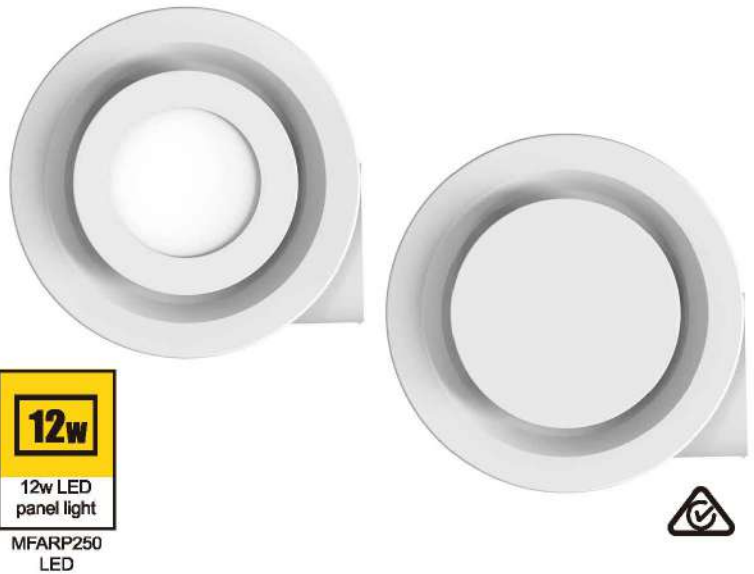

AllAir Pro 250 LED

AllAir Pro 250

CEILING EXHAUST FAN

FEATURES

- Superior powerful 80W ball bearing motor
- High air extraction up to 500m³/h
- 12W LED panel light 4000K (MFARP250LED only)
- Slim modern design
- Easy clean and installation
- Side ducting with draft stopper

superior performance	80W ball bearing motor	high airflow	AC plug	12W LED panel light
----------------------	------------------------	--------------	---------	---------------------

MFARP250 LED

SPECIFICATION

Model	Voltage	Motor	Air Flow	Noise	LED Light	Lumens	Fascia Size	Cut Out Size	Duct
MFARP250 LED	220 - 240V 50Hz	80W ball bearing	≤500 m ³ /h	≤45dB	12W 4000K cool white	850lm	Ø325mm	Ø295mm	Ø150mm
MFARP250	220 - 240V 50Hz	80W ball bearing	≤500 m ³ /h	≤45dB	N/A	N/A	Ø325mm	Ø295mm	Ø150mm

SHIPPING

Model	Package Size	Gross Weight	Carton Qty
MFARP250 LED	417 x 276 x 380mm	4.35kg	4
MFARP250	417 x 276 x 380mm	4.2kg	4

AVAILABLE IN WHITE ONLY

Model	Colour	Barcode
MFARP250LED	White	9 356001 091198
MFARP250	White	9 356001 088778