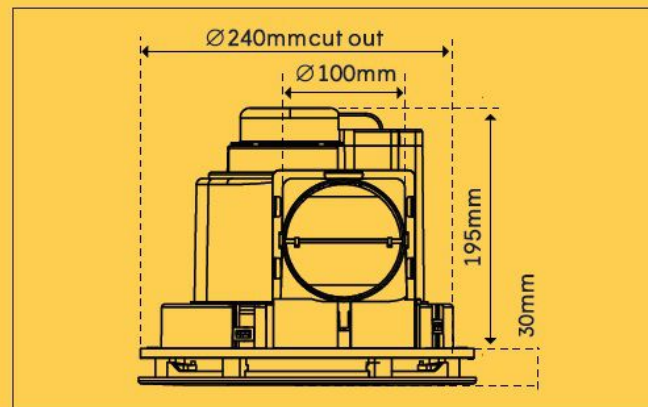

### SPECIFICATIONS

Model No	MFAMP200
Voltage	230~240V 50Hz
Motor	30W ball bearing
Air Flow	≤ 280m <sup>3</sup> /h
Nosie	≤ 43dB
Fascia Size	Ø275mm
Cut Out Size	Ø240mm
Duct Size	Ø100mm

### DIMENSIONS

### SPECIFICATIONS

Model No	MFAMP250
Voltage	230~240V 50Hz
Motor	35W ball bearing
Air Flow	$\leq 330\text{m}^3/\text{h}$
Nosie	$\leq 45\text{dB}$
Fascia Size	$\text{Ø}335\text{mm}$
Cut Out Size	$\text{Ø}290\text{mm}$
Duct Size	$\text{Ø}150\text{mm}$