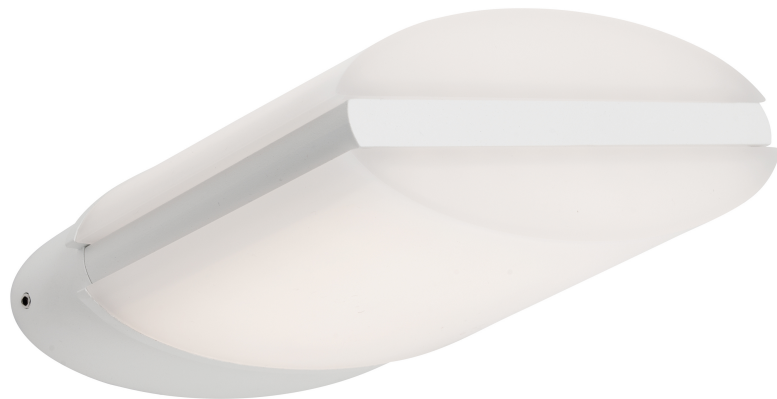

Coastal

Modena

Charcoal finish | White finish | Opal acrylic lens

Model No	Description	Light Source	Lumens	Dimensions
MODE1E CHA, WHT	LED Exterior Wall Light	10w SMD	632Lm	H: 70mm W: 180mm P: 160mm